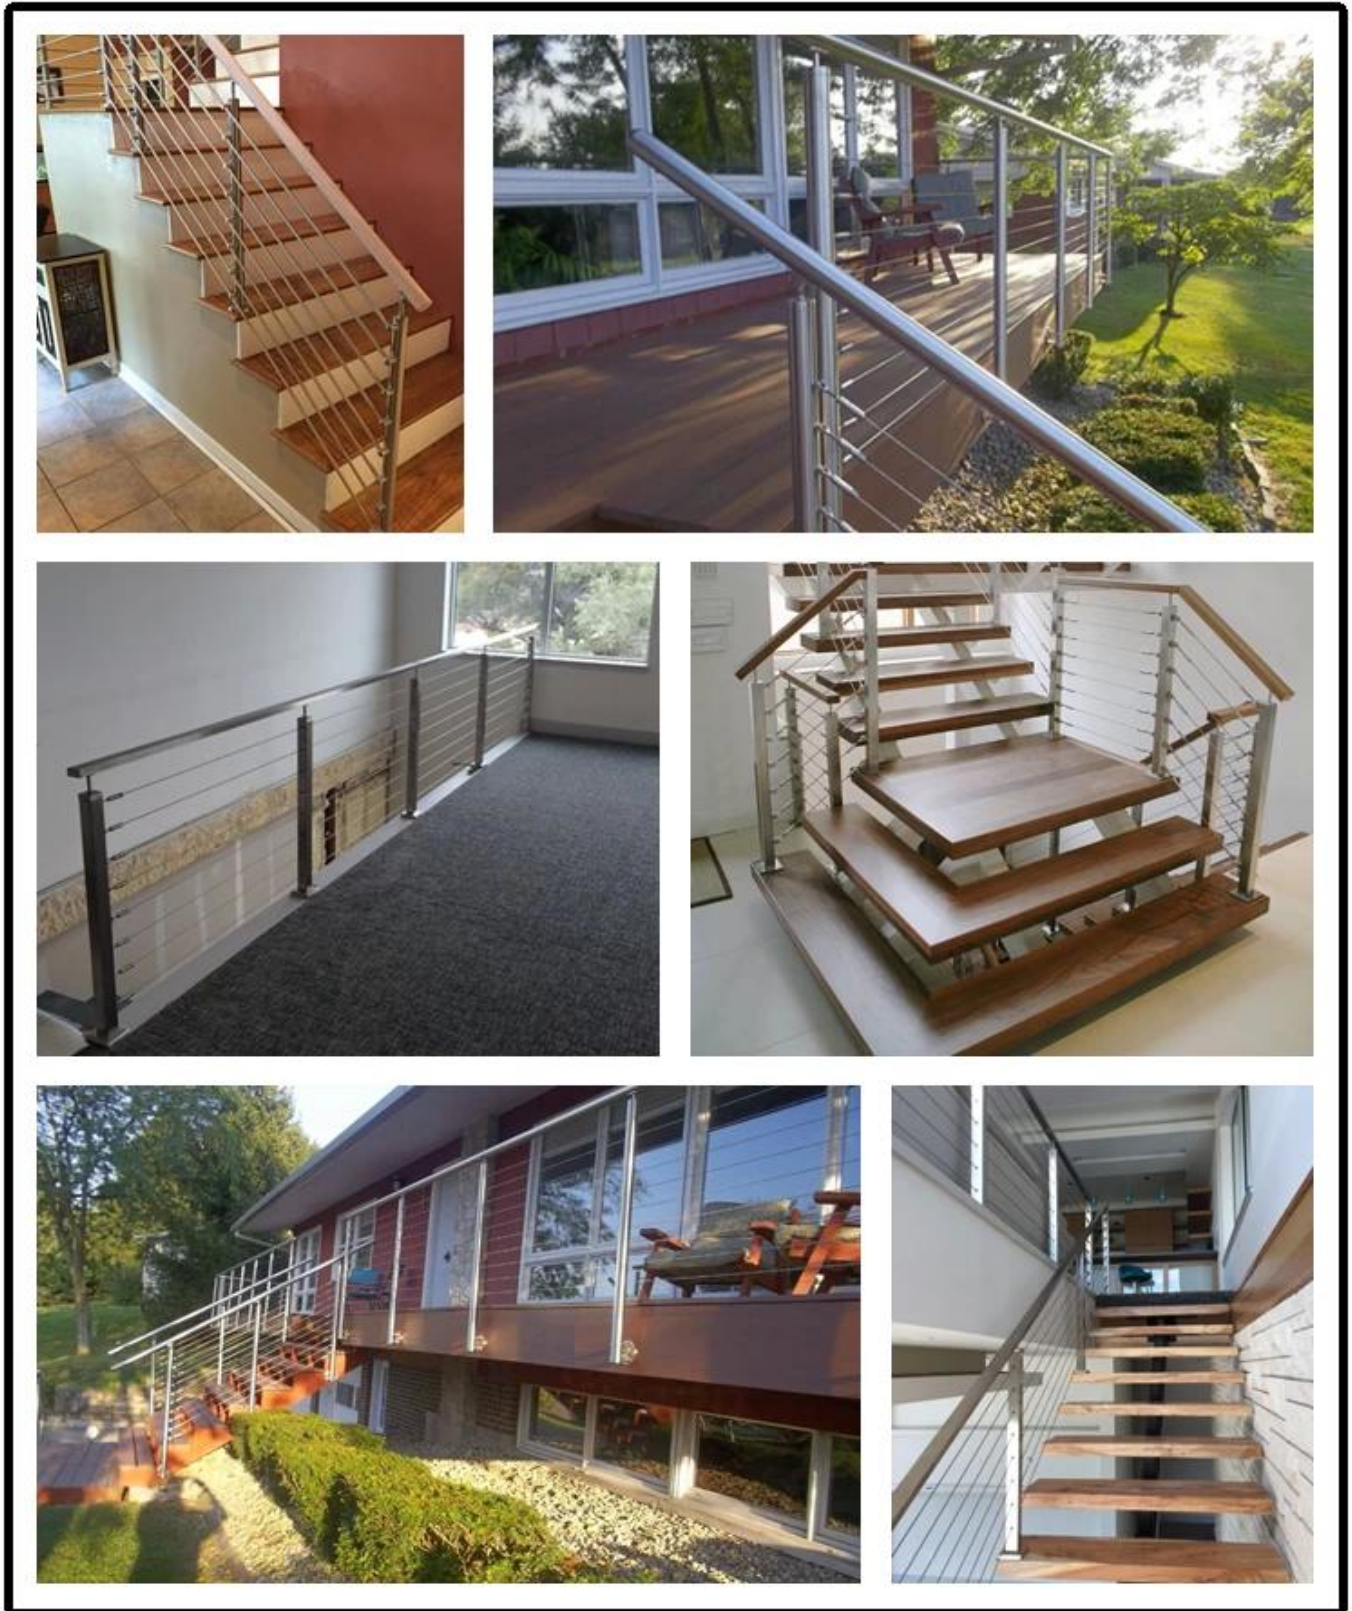

Εάν θέλετε να μάθετε περισσότερες λεπτομέρειες, επικοινωνήστε μαζί μας.

Γουέντι Ζανγκ

WhatsApp/HP: 8615989339827

Διεύθυνση ηλεκτρονικού ταχυδρομείου: sales04@launch-china.cn