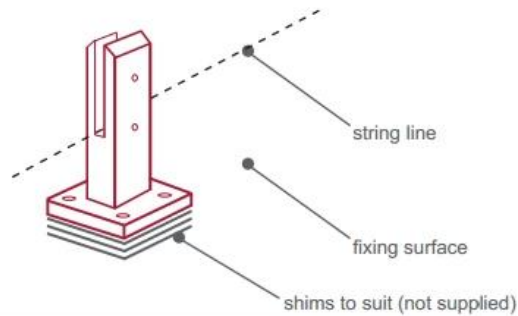

## Γυάλινο κιγκλιδωτό Details

---

1) Τεχνική σχεδίαση γυάλινης ράβδου

2) εικόνες γυάλινων κυκλιδωμάτων

3) Οδηγός εγκατάστασης Spigot

## fixing method: base plate spigots

Mark out the centre line of proposed glass fence with a chalk line. Determine clamp location based on a sheet size (recommendation on pages 1 & 2). Use base plate as a template to mark out the hole positions and drill holes to suit.

**Note:** Do not exceed 100mm gaps between glass panels. Optimum gap is 40mm to 60mm

Now the base plated spigots can be fitted to the floor and plumbed via shims (not supplied) under the base plates. Be sure to tighten firmly as the smallest of movement at the base plate will result in noticeable movement at the bottom of the glass fence.

**Tip:** By setting the two outer spigots of your total span, a string line can be run in the 'throat' of the spigots, giving correct height for all spigots in between

**Note:** Do not exceed 100mm gap from the fixing surface to the bottom of the glass