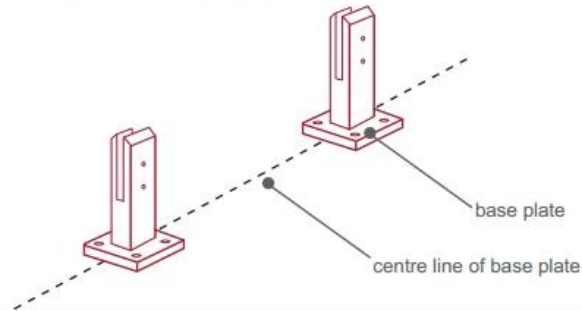

## Γυάλινο κιγκλιδωτό Details

---

1) Τεχνική σχεδίαση γυάλινης ράβδου

2) εικόνες γυάλινων κυκλιδωμάτων

3) Οδηγός εγκατάστασης Spigot

## fixing method: base plate spigots

Mark out the centre line of proposed glass fence with a chalk line. Determine clamp location based on a sheet size (recommendation on pages 1 & 2). Use base plate as a template to mark out the hole positions and drill holes to suit.

**Note:** Do not exceed 100mm gaps between glass panels. Optimum gap is 40mm to 60mm

Now the base plated spigots can be fitted to the floor and plumbed via shims (not supplied) under the base plates. Be sure to tighten firmly as the smallest of movement at the base plate will result in noticeable movement at the bottom of the glass fence.

**Tip:** By setting the two outer spigots of your total span, a string line can be run in the 'throat' of the spigots, giving correct height for all spigots in between

**Note:** Do not exceed 100mm gap from the fixing surface to the bottom of the glass