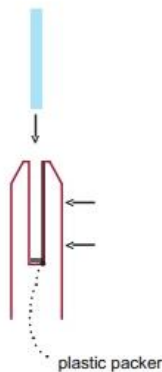

**Tip:** By setting the two outer spigots of your total span, a string line can be run in the 'throat' of the spigots, giving correct height for all spigots in between

**Note:** Do not exceed 100mm gap from the fixing surface to the bottom of the glass

When all spigots are installed, slip domical cover the top of the spigot to hide fixings. It will be necessary to turn the adjustment screws on the spigot face all the way in to allow cover to pass over

**Note:** Same installation method applies to round base plate spigot

The glass is then installed to the spigots. Place plastic packers between glass & spigot, at no stage should glass touch the metal

### How adjustability works:

1. Place glass in spigot
2. Fix/ tension glass both sides with allen key