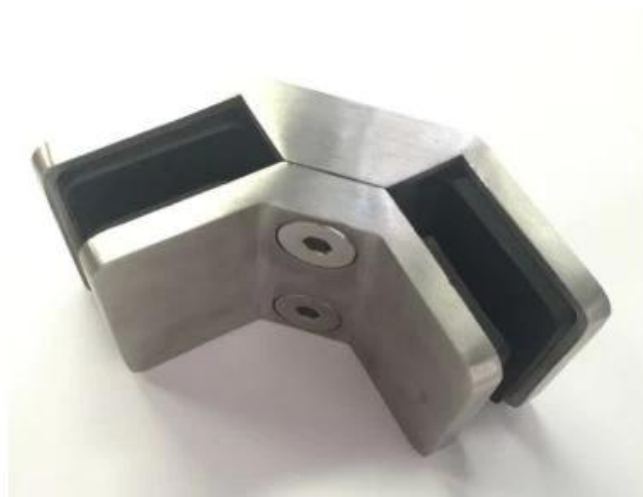

Glass Hinge

KEBIL 科比奥®

Glass to glass hinge

Glass to wall hinge

Glass to round post hinge

Glass Latch

KEBIL 科比奥®

Glass to glass latch 180 degree

Glass to glass latch 90 degree

Glass to wall/square post latch

3, Καλόβουλος ποτήρι Ποτήρι πάχος 10-12mm Για τάπα

4, Ποτήρι σφικτήρας προς το ασφαλή σποτήρι

180° glass to glass clamp

90° glass to glass clamp

90° glass to wall clamp

5, Slotted Top Rail (τετράγωνο / στρογγυλό) και αξεσουάρ για γυαλί πάχους 12mm

**Dia25.4mm slotted handrail tube
14x14mm groove**

180 degree joiner

90 degree joiner

wall-rail joiner

end cap

25x20mm slotted handrail tube
14x14mm groove

KEBIL 科比奥®

180 degree joiner

90 degree joiner

wall-rail joiner

vertical adjustable joiner

horizontal adjustable joiner