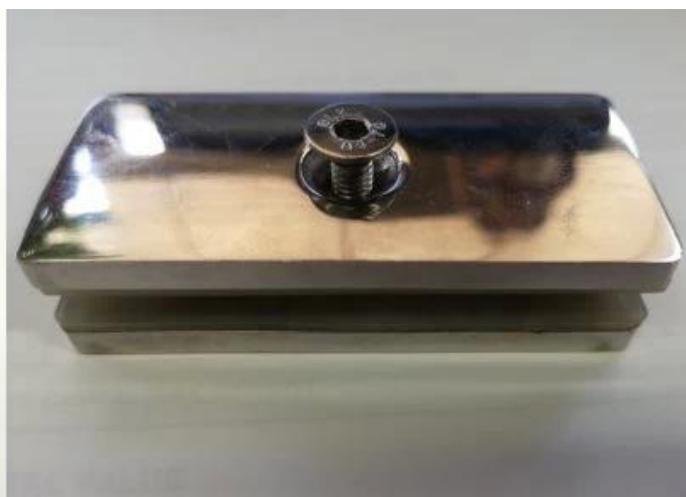

Glass Hinge

KEBIL 科比奥®

Glass to glass hinge

Glass to wall hinge

Glass to round post hinge

Glass Latch

KEBIL 科比奥®

Glass to glass latch 180 degree

Glass to glass latch 90 degree

Glass to wall/square post latch

3, Καλόβουλος ποτήρι Ποτήρι πάχος 10-12mm Για τάπα

4, Ποτήρι σφικτήρας προς το ασφαλή σποτήρι

180° glass to glass clamp

90° glass to glass clamp

90° glass to wall clamp

5, Slotted Top Rail (τετράγωνο / στρογγυλό) και αξεσουάρ για γυαλί πάχους 12mm

**Dia25.4mm slotted handrail tube
14x14mm groove**

180 degree joiner

90 degree joiner

wall-rail joiner

end cap

25x20mm slotted handrail tube
14x14mm groove

KEBIL 科比奥®

180 degree joiner

90 degree joiner

wall-rail joiner

vertical adjustable joiner

horizontal adjustable joiner