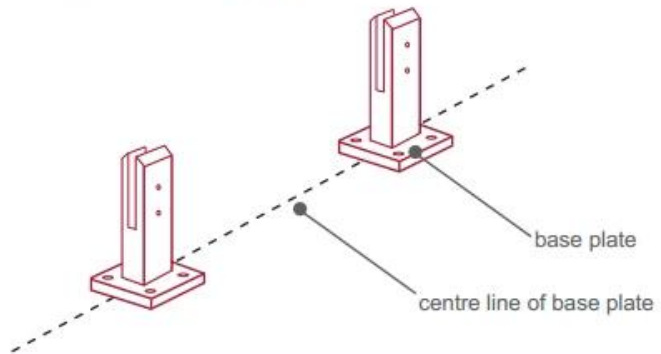

Mark out the centre line of proposed glass fence with a chalk line. Determine clamp location based on a sheet size (recommendation on pages 1 & 2). Use base plate as a template to mark out the hole positions and drill holes to suit.

Note: Do not exceed 100mm gaps between glass panels. Optimum gap is 40mm to 60mm

Now the base plated spigots can be fitted to the floor and plumbed via shims (not supplied) under the base plates. Be sure to tighten firmly as the smallest of movement at the base plate will result in noticeable movement at the bottom of the glass fence.

Tip: By setting the two outer spigots of your total span, a string line can be run in the 'throat' of the spigots, giving correct height for all spigots in between

Note: Do not exceed 100mm gap from the fixing surface to the bottom of the glass