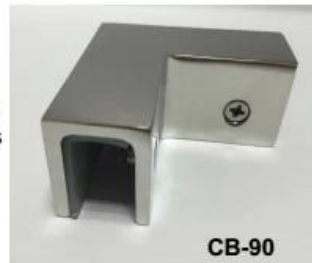

Specifications of all glass clamps in our company

Drawing	Picture	Ref.	A	B	C	D	E
		G108	55	55	30	11	0
		G108R	58	55	30	11	R25.4
		G101	51	41	25	11	0
		G101R	55	41	25	11	R21.5/R25.4
		G102	44	44	25	11	0
		G102R	48	44	25	11	R21.5/R25.4
		G103	50	40	22	8	0
		G104	50	40	26	12	0
		G105	54	45	28	14	0
		G107	63	45	28	14	0
		G103R	52	40	22	8	R21.5
		G104R	52	40	26	12	R21.5
		G105R	58	45	28	14	R21.5/R25.4
		G107R	66	45	28	14	R21.5/R25.4
		G106	50	40	25	12	0
		G106R	52	40	25	12	R21.5/R25.4

- Square 80x35mm clamps
- To hold **180°** glass panels
- For 8-12mm glass

- Corner glass clamp
- To hold **90°** glass panels
- For 8-12mm glass