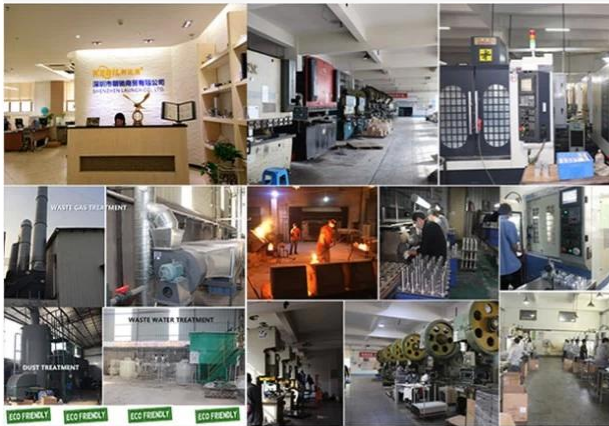

## ABOUT US

Shenzhen Launch Co., Ltd was established in 2004, located at Nanshan District, Shenzhen, and one hour by car from Hongkong International Airport. Our main products are high-grade building materials including stainless steel balustrade post, staircase handrail, balcony guardrail, swimming pool fence and other high-grade building materials. All the products are designed strictly according to the high-end market requirements. We have our own factory in Tangxia Town, Dongguan, with more than 50 sets of various precision equipments, such as CNC lathe, milling machine, punching machine, pipe cutter, argon welder, drilling machine, polisher, etc. which can provide customers with complete product processing services.