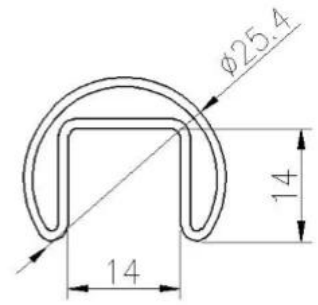

Surface treatment: satin brushed / mirror polished

25*21 tube

Model: SQ2521

DIAMETER 25.4MM, GROOVE 14 × 14MM

Surface treatment: satin brushed / mirror polished

Model: RD2525

Ποτήρι Μεντεσέδες & μάνδαλα:

Glass Hinge

KEBIL 科比奥®

Glass to glass hinge

Glass to wall hinge

Glass to round post hinge

Glass Latch

KEBIL 科比奥®

Glass to glass latch 180 degree

Glass to glass latch 90 degree