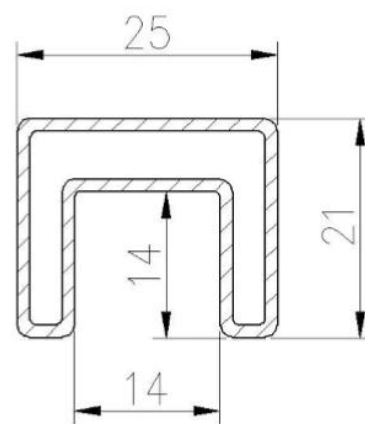

Surface treatment: satin brushed / mirror polished

25*21 tube

Model: SQ2521

DIAMETER 25.4MM, GROOVE 14 × 14MM

Surface treatment: satin brushed / mirror polished

Model: RD2525

Ποτήρι Μεντεσέδες & μάνδαλα:

Glass Hinge

KEBIL 科比奥®

Glass to glass hinge

Glass to wall hinge

Glass to round post hinge

Glass Latch

KEBIL 科比奥®

Glass to glass latch 180 degree

Glass to glass latch 90 degree