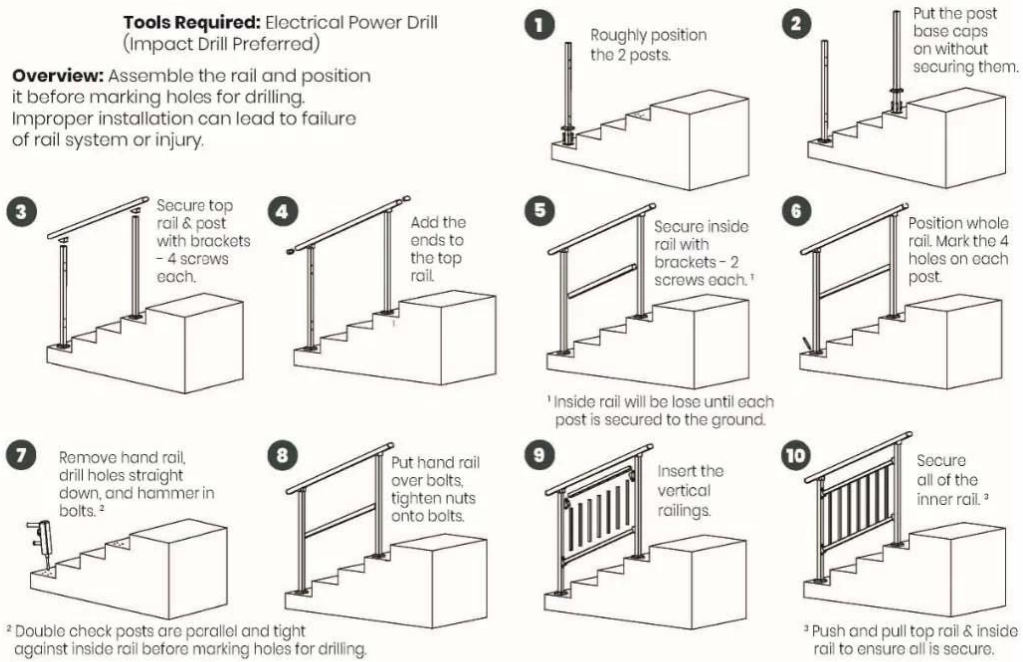

II. Διαστάσεις υλικών κυγκλιδώματος αλουμινίου -

Galvanized Steel Railings

More sizes available-

Item	Specs.	Shape	Remark	Item	Specs.	Shape	Remark	Item	Specs. (mm)	Shape	Remark
Handrail (mm)	80x40		optional	Main Post	40x40 50x50		optional	Connector (middle/bottom rail to post)	32x32 40x40 40x30 50x50		optional
	60x30			Middle/Bottom rail	32x32 35x35 40x40 45x45			water-proof sleeves (for small vertical post)	19x19 16x16 22x22 25x25		
	70x30				40x30				25x12 28x20		
	93x45			Small vertical post	19x19 16x16 22x22 25x25			Rivet screw	M6x15		
	80x40				25x12			corner connector (handrail to handrail to post)	80x40/40		
	80x40				28x20			T shape connector	80x40/40		
	60x40				25x18			post to handrail connector	80x40		
	60x60				Φ22			Handrail connection cover	80x40		
	50x50			Middle/Bottom slot rail	32x32 35x35			Main post base plate	40x40		
	60x40				40x30			Main post base cover	40x40		
								handrail cap	80x40		

III. Οδηγός τοποθέτησης κυγκλιδωμάτων αλουμινίου -

Galvanized Steel Railings

Instructions-

Guard Rail Assembly Instructions

Tools Required: Electrical Power Drill
(Impact Drill Preferred)

Overview: Assemble the rail and position it before marking holes for drilling. Improper installation can lead to failure of rail system or injury.

IV. Φωτογραφίες παραγωγής κιγκλιδωμάτων αλουμινίου -