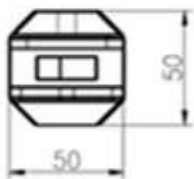

数量共页第页

深圳市朝福商贸有限公司 SHENZHEN LAUNCH CO., LTD.		表面处理
设计	裴佳辉	材料
校对	图号:SCM	未
工艺	名称:Spigot	线性公差
审核	版次	角度公差
批准	Y001	

Συσκευασία & παράδοση

--Ένα pc σε μία πλαστική σακούλα, στη συνέχεια, σε ένα κιβώτιο. 20 τεμ σε ένα χαρτοκιβώτιο.

--Επιλογή αποστολής: /by αεροπορικώς στη θάλασσα (10-15 ημέρες) (3-5 ημέρες)