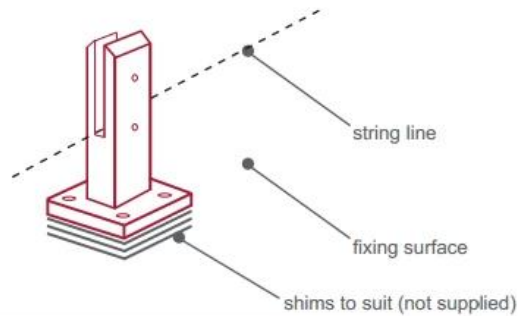

Γυαλί στήριξης γυαλιού Destails

1) Τεχνικό σχέδιο του υαλοκαθαριστήρα

2) Φωτογραφίες γυάλινο βραχίονα

3) Οδηγός εγκατάστασης του βραχίονα στήριξης γυαλιού

fixing method: base plate spigots

Mark out the centre line of proposed glass fence with a chalk line. Determine clamp location based on a sheet size (recommendation on pages 1 & 2). Use base plate as a template to mark out the hole positions and drill holes to suit.

Note: Do not exceed 100mm gaps between glass panels. Optimum gap is 40mm to 60mm

Now the base plated spigots can be fitted to the floor and plumbed via shims (not supplied) under the base plates. Be sure to tighten firmly as the smallest of movement at the base plate will result in noticeable movement at the bottom of the glass fence.

Tip: By setting the two outer spigots of your total span, a string line can be run in the 'throat' of the spigots, giving correct height for all spigots in between

Note: Do not exceed 100mm gap from the fixing surface to the bottom of the glass