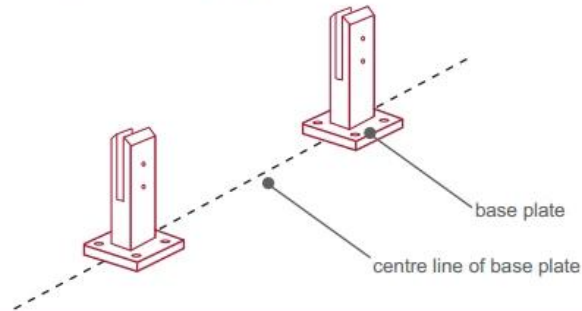

Γυαλί στήριξης γυαλιού Destails

1) Τεχνικό σχέδιο του υαλοκαθαριστήρα

2) Φωτογραφίες γυάλινο βραχίονα

3) Οδηγός εγκατάστασης του βραχίονα στήριξης γυαλιού

fixing method: base plate spigots

Mark out the centre line of proposed glass fence with a chalk line. Determine clamp location based on a sheet size (recommendation on pages 1 & 2). Use base plate as a template to mark out the hole positions and drill holes to suit.

Note: Do not exceed 100mm gaps between glass panels. Optimum gap is 40mm to 60mm

Now the base plated spigots can be fitted to the floor and plumbed via shims (not supplied) under the base plates. Be sure to tighten firmly as the smallest of movement at the base plate will result in noticeable movement at the bottom of the glass fence.

Tip: By setting the two outer spigots of your total span, a string line can be run in the 'throat' of the spigots, giving correct height for all spigots in between

Note: Do not exceed 100mm gap from the fixing surface to the bottom of the glass