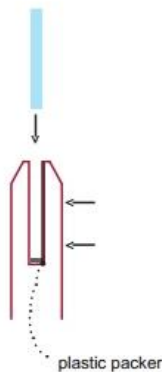

How adjustability works:

1. Place glass in spigot
2. Fix/ tension glass both sides with allen key

Συσκευασία ασφαλείας για τη βάση γυαλιού

1. Ένα κομμάτι σε μια τσάντα φούσκα, στη συνέχεια σε ένα λευκό κιβώτιο. 12 τεμάχια σε κουτί από χαρτόνι 365x330x230mm.
2. Συσκευασία ως απαίτηση πελατών.