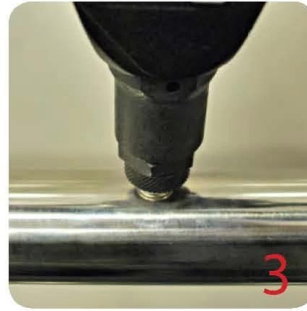

Γυαλί σφιγκτήρα με φλάντζα (Κάθε σφιγκτήρας με 2 τεμάχια φλάντζας)

Πίσω όψη

Πλαϊνή όψη

Βουρτσισμένο φινίρισμα

Λουστρέ φινίρισμα

Οδηγός εγκατάστασης

Glass Clamp Installation Guide

1
Mark and centre punch desired location of blind rivet nut location.

2
Drill centre punched hole in tube to suit blind rivet nut.

3
Insert blind rivet nut into tube and fasten with blind rivet tool.

4
Check installed blind rivet nut is secure and ready for install.

5
Align half glass clamp with blind rivet nut inline position. Screw in button head cap screw into thread and tighten with hex key.

6
Select appropriate rubber gasket to suit glass panel thickness. Install rubber gasket into both sides of glass clamp. (Note rubber gasket marked with sizes).

6a
If heavier clamping load is required please use supplied glass clamp pin, during the install process. Note glass panels will require drilling in order to fit glass clamp pins.