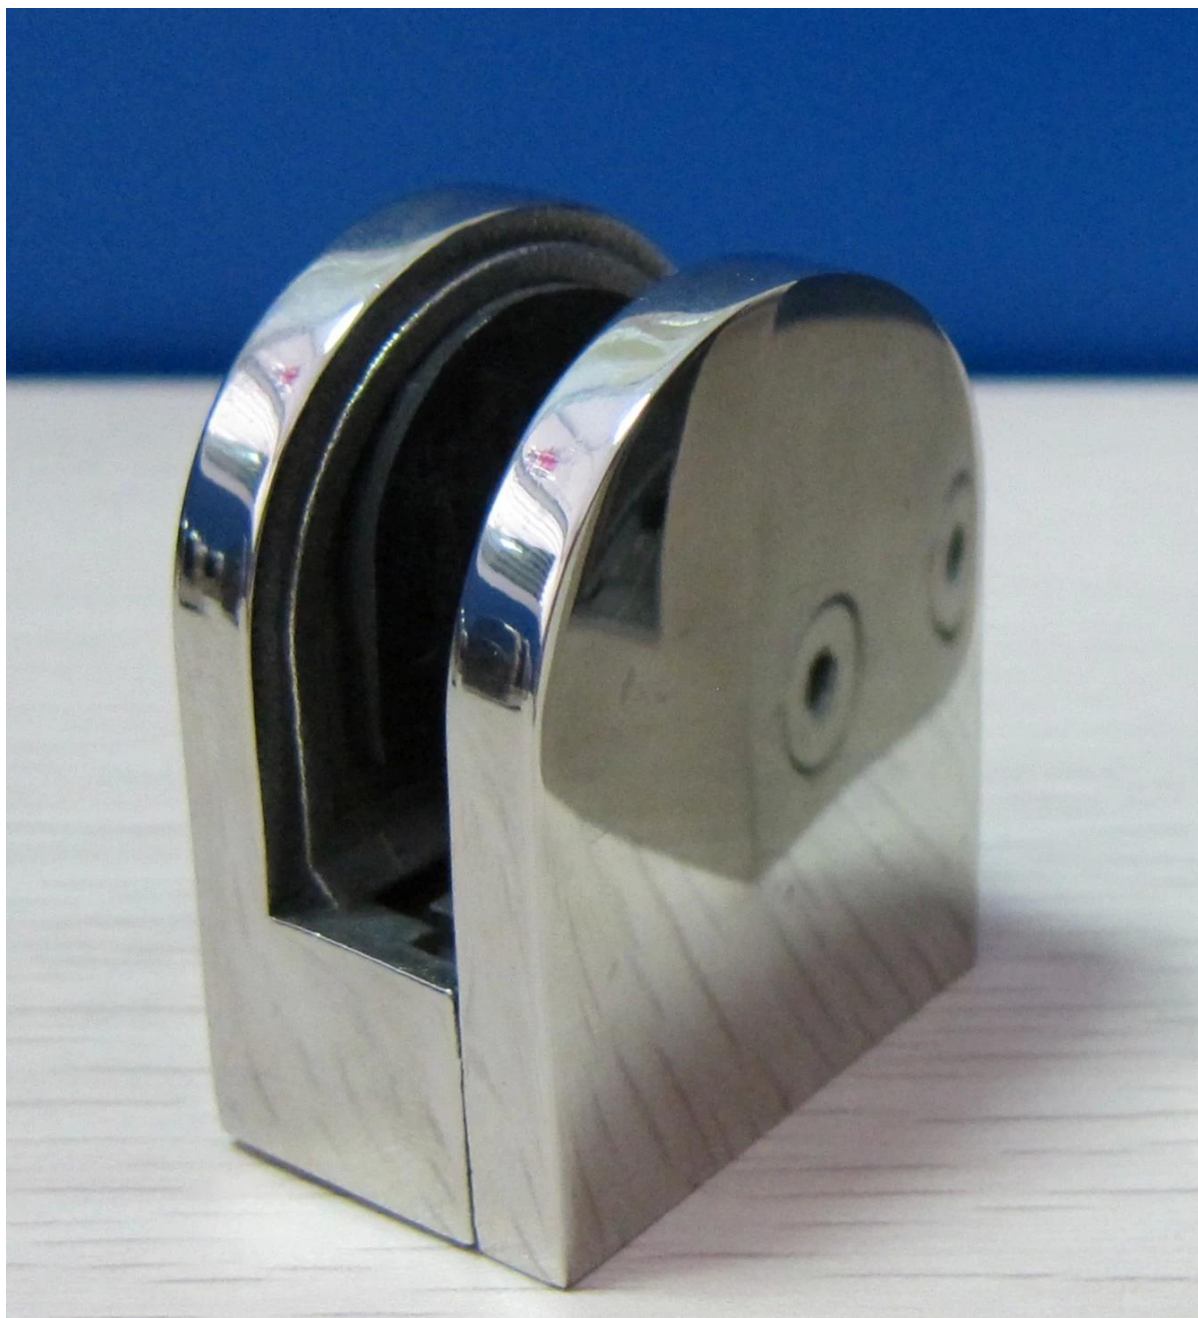

Πίσω όψη

Πλαϊνή όψη

Βουρτσισμένο φινίρισμα

Λουστρέ φινίρισμα

Οδηγός εγκατάστασης

Glass Clamp Installation Guide

1
Mark and centre punch desired location of blind rivet nut location.

2
Drill centre punched hole in tube to suit blind rivet nut.

3
Insert blind rivet nut into tube and fasten with blind rivet tool.

4
Check installed blind rivet nut is secure and ready for install.

5
Align half glass clamp with blind rivet nut inline position. Screw in button head cap screw into thread and tighten with hex key.