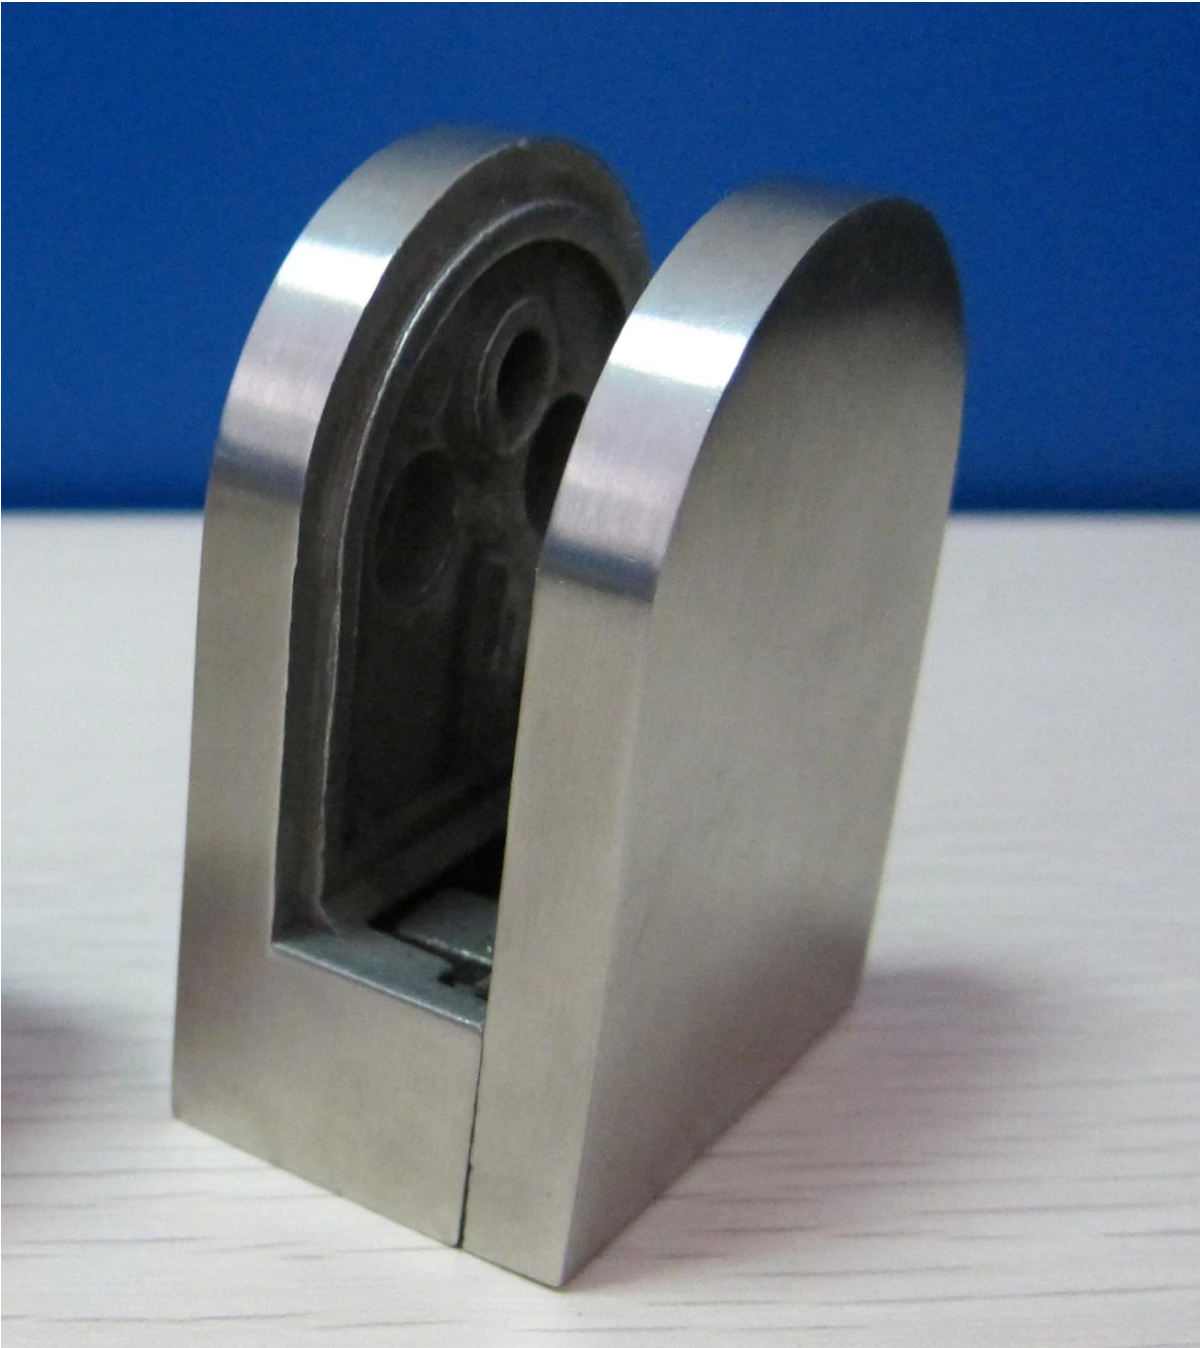

Πίσω όψη

Πλαϊνή όψη

Βουρτσισμένο φινίρισμα

Λουστρέ φινίρισμα

Οδηγός εγκατάστασης

Glass Clamp Installation Guide

1
Mark and centre punch desired location of blind rivet nut location.

2
Drill centre punched hole in tube to suit blind rivet nut.

3
Insert blind rivet nut into tube and fasten with blind rivet tool.

4
Check installed blind rivet nut is secure and ready for install.

5
Align half glass clamp with blind rivet nut inline position. Screw in button head cap screw into thread and tighten with hex key.