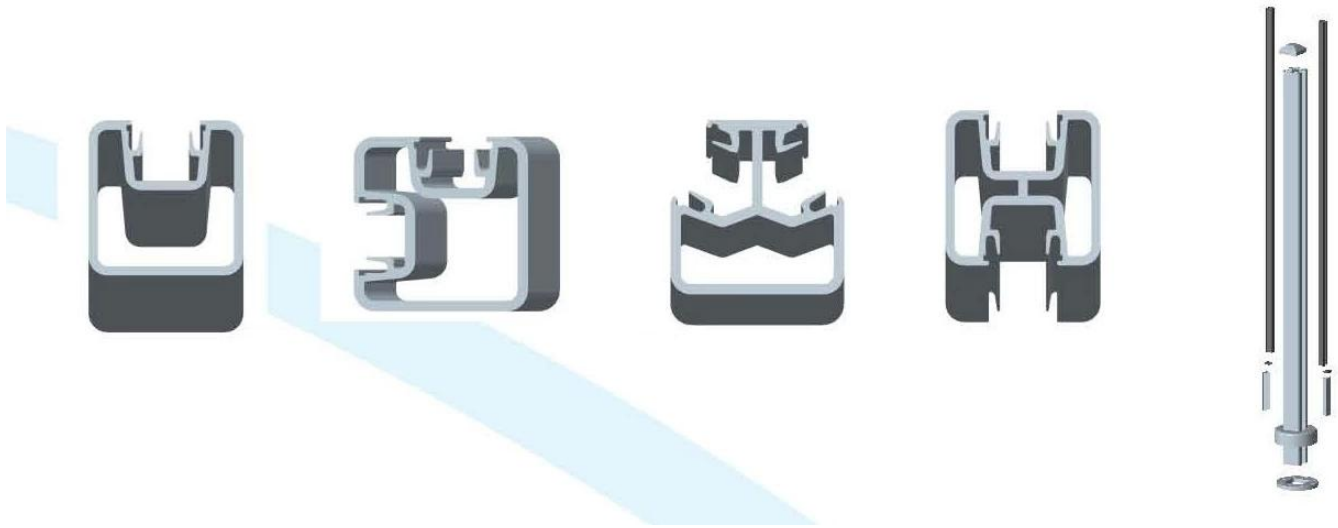

## ALUMINUM POST AND FITTINGS

### Round Type

Material	Aluminum 6063 T5
Finish	Anodizing , powder coating
Dimension	50*3mm , 1265mm high or as per your requirements
Different types of post available	Round one way post , round 2 way 180 degree , round 2 way 90 degree , round 2 way 135 degree

Square type	
Material	Aluminum 6063 T5
Finish	Anodizing , powder coating
Dimension	50*50*3mm , 1265mm high or as per your requirements
Different types of post available	Square one way post , square 2 way 180 degree , square 2 way 90 degree , square 2 way 135 degree