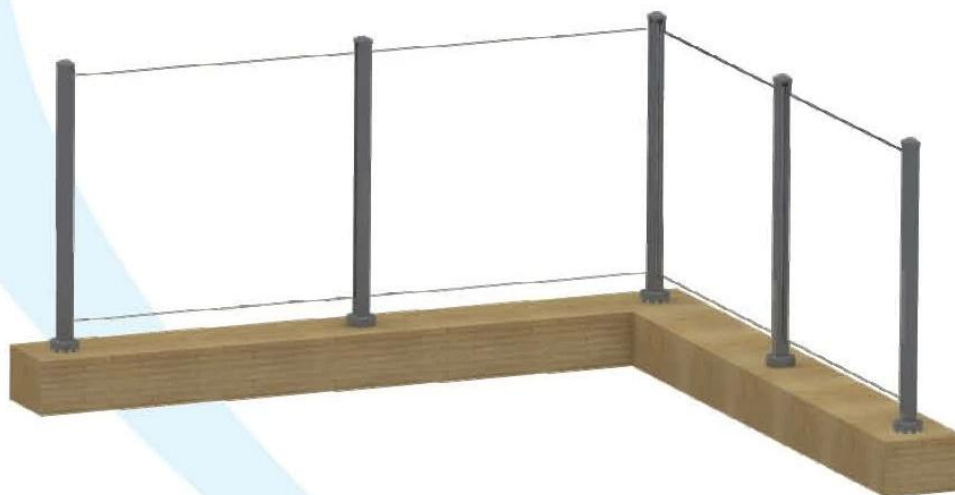

αλουμίνιο μετά από γυαλί κιγκλίδωμα για την εξωτερική  
σχεδίαση μπαλκόνι

## ALUMINUM POST AND FITTINGS

### Round Type

Material	Aluminum 6063 T5
Finish	Anodizing , powder coating
Dimension	50*3mm , 1265mm high or as per your requirements
Different types of post available	Round one way post , round 2 way 180 degree , round 2 way 90 degree , round 2 way 135 degree

Square type	
Material	Aluminum 6063 T5
Finish	Anodizing , powder coating
Dimension	50*50*3mm , 1265mm high or as per your requirements
Different types of post available	Square one way post , square 2 way 180 degree , square 2 way 90 degree , square 2 way 135 degree