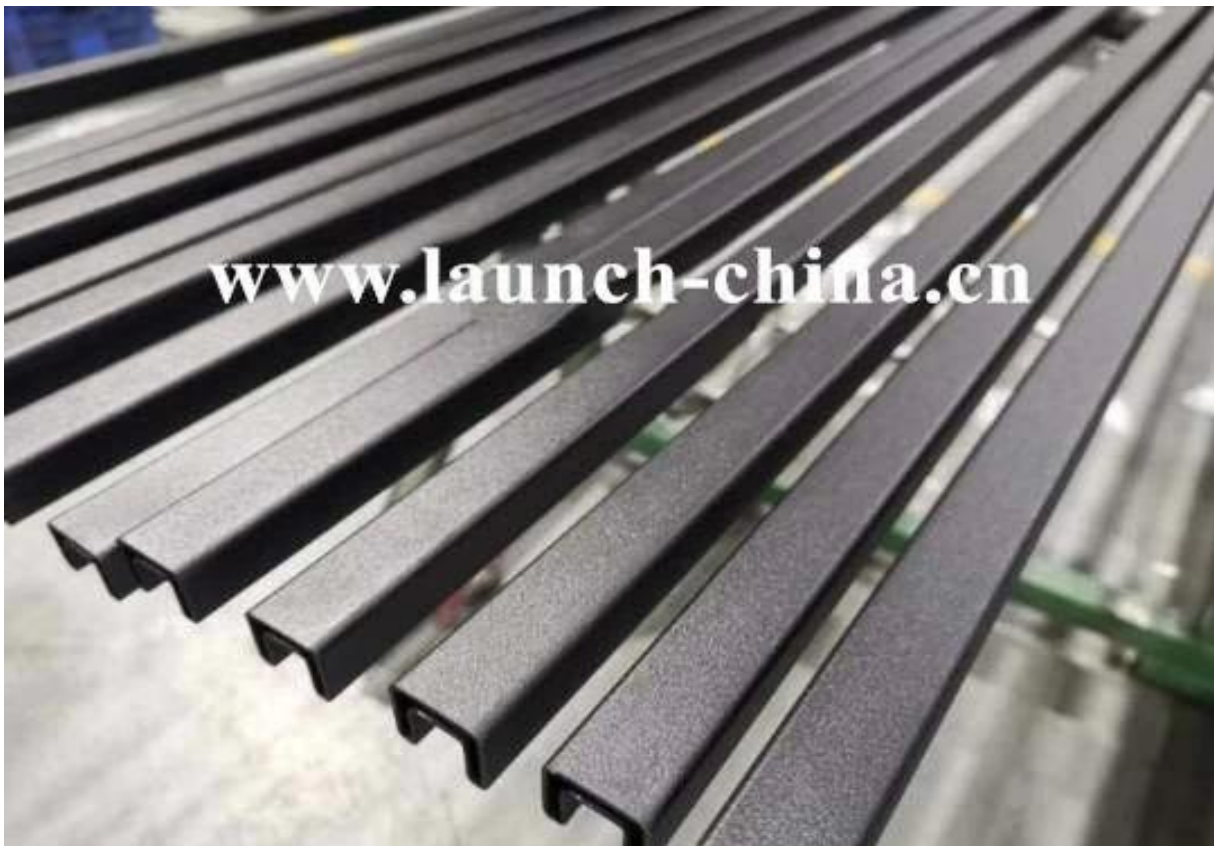

Black powder coated square mini slot rail tube for 12mm glass fencing

Quick Details:

Item name: mini slot rail tube

Size: 25*21*5800mm

Finish: mirror or satin or powder coated

Use for 12mm glass fence

Mini slot rail tube picture

Slot rail tube fittings:

Application:

For more details please feel free to connect us!