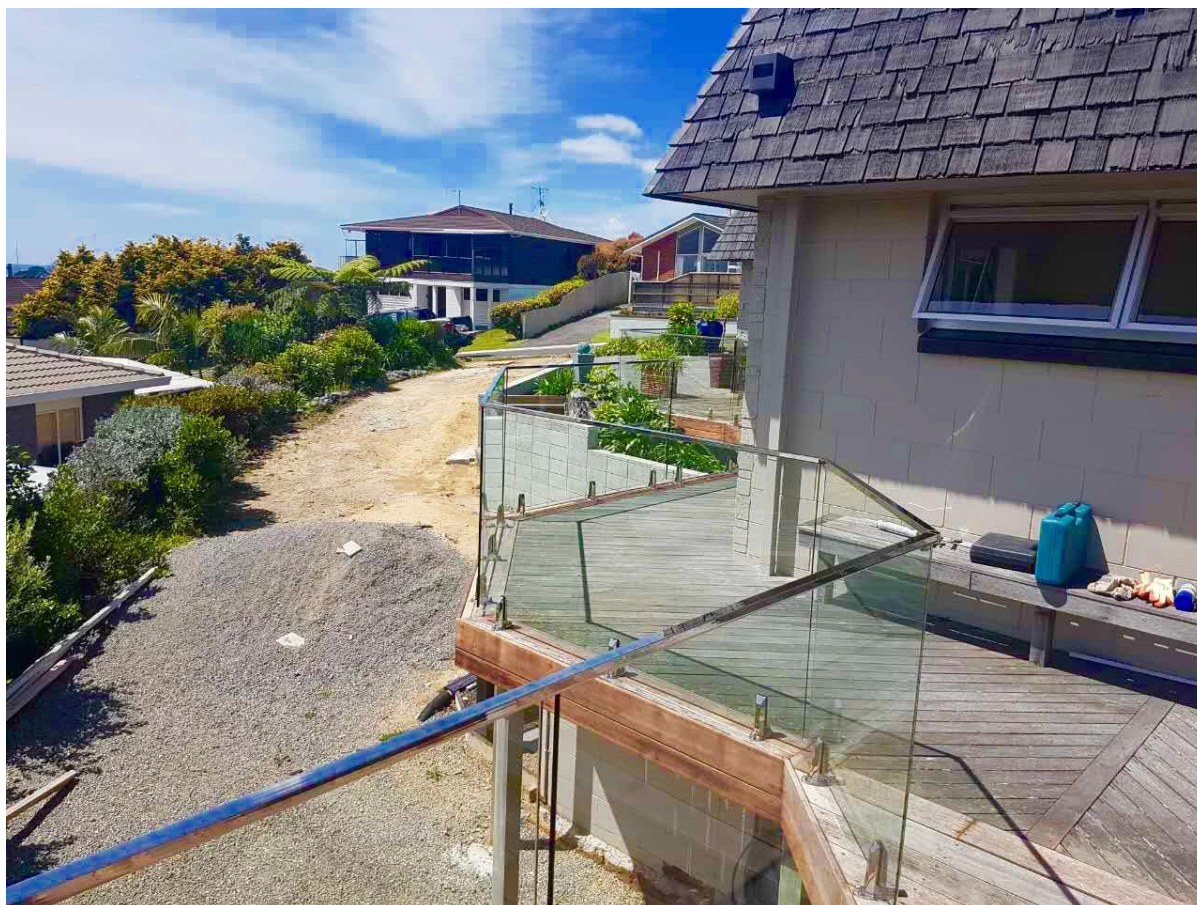

3. Συσκευασία:

1). Συσκευασία σωληνώσεων από χαρτόνι

Κάθε χειρολαβή υποδοχής κομμάτι καλυμμένη με πλαστικά μανίκια, στη συνέχεια τοποθετείται σε ένα χαρτονένιο σωλήνα, 5 τεμ σε μια δέσμη.