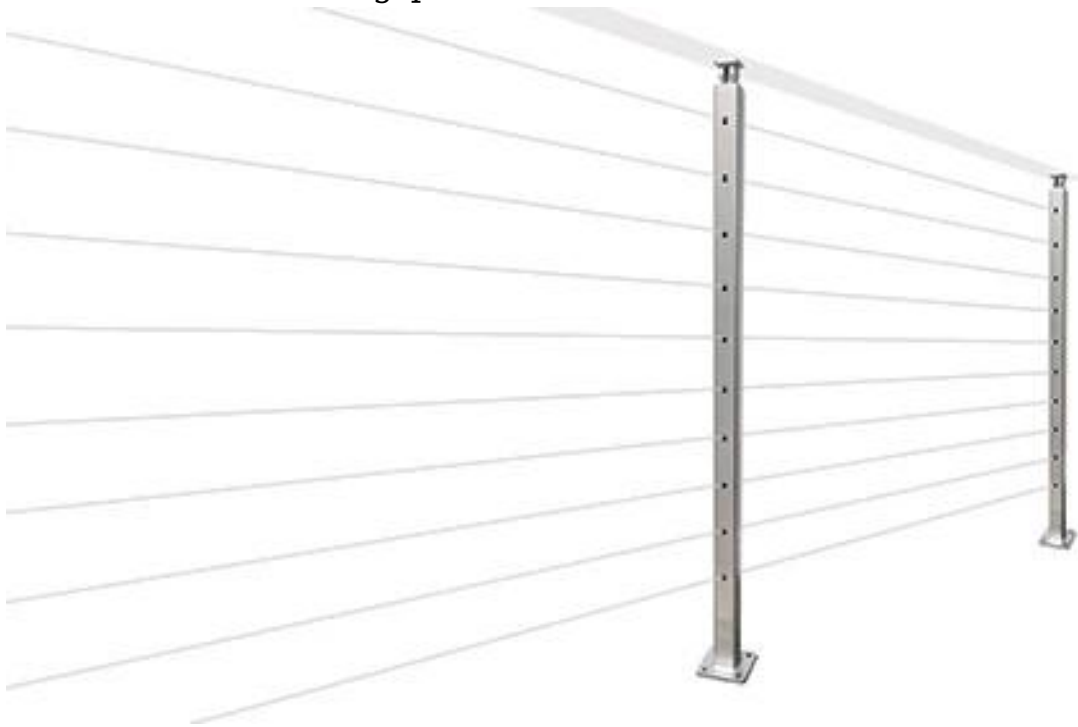

Shenzhen Launch offers interior design glass stair railing kits, the **best selling elegant model** - all stainless steel cable railing kits .

#### Features-

- ALL stainless steel , Elegant look !
- square & round both available , but SQUARE is more popular
- cables can be 3mm 4mm 5mm diameter
- Top handrail rectangular 50\*25mm

#### Photos of stair railing posts-

**LCH-213**

## LCH-214

Black color stainless steel stair cable railing post is also available -

Production photos of cable railing posts-

Project photos of interior design glass stair railing kits-