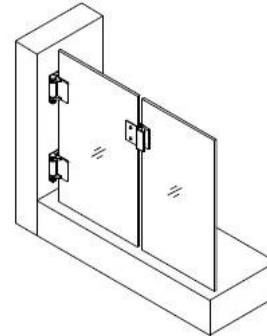

1. Glass-Glass hinge, Glass to Wall hinge and Glass to Round post hinge are suitable for 1000x1200mm glass gate 8-12mm thick .  
When you open the glass gate it will close automatically .
2. Our glass hinges are made by precision casting with stainless steel 316 material , satin and mirror finish optional .
3. Our hinges must be applied on tempered glass .

**Glass to Glass**

**Glass to Round post**

**Glass to Wall**

**Hole dimensions**

### **Step1:**

Rimuovere cono e vite di bloccaggio ruotando in senso antiorario per rivelare pin tensione.