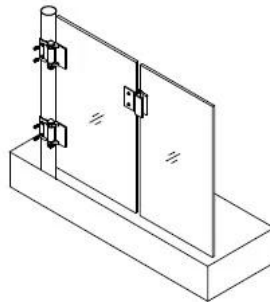

1. Glass-Glass hinge, Glass to Wall hinge and Glass to Round post hinge are suitable for 1000x1200mm glass gate 8-12mm thick .  
When you open the glass gate it will close automatically .
2. Our glass hinges are made by precision casting with stainless steel 316 material , satin and mirror finish optional .
3. Our hinges must be applied on tempered glass .

**Glass to Glass**

**Glass to Round post**

**Glass to Wall**

**Hole dimensions**

### **Step1:**

Rimuovere cono e vite di bloccaggio ruotando in senso antiorario per rivelare pin tensione.