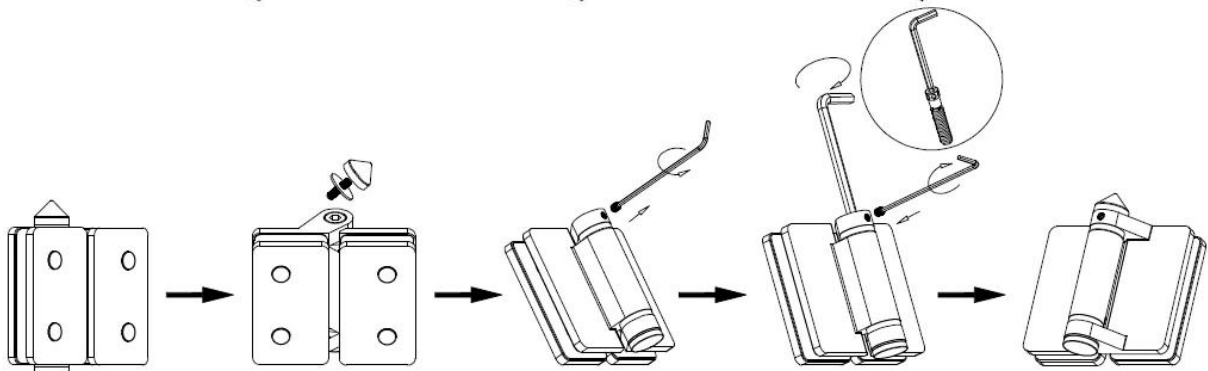

1. Glass-Glass hinge, Glass to Wall hinge and Glass to Round post hinge are suitable for 1000x1200mm glass gate 8-12mm thick .  
When you open the glass gate it will close automatically .
2. Our glass hinges are made by precision casting with stainless steel 316 material , satin and mirror finish optional .
3. Our hinges must be applied on tempered glass .

**Glass to Glass**

**Glass to Round post**

**Glass to Wall**

**Hole dimensions**

### **Step1:**

Rimuovere cono e vite di bloccaggio ruotando in senso antiorario per rivelare pin tensione.