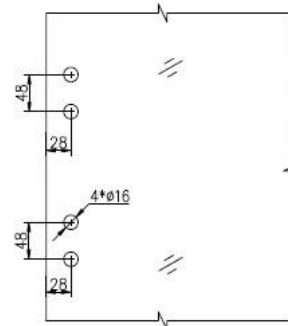

No. 1.Modle: G-G2

2.glass a cerniera di vetro 180 gradi

Spessore 3.glass: 3/8 "-1/2" vetro

4.distance tra due viti 48 millimetri

5.distance da vite a cerniera 20 millimetri bordo

6.glass a parete cerniera e vetro per palo tondo cerniera disponibile

1. Glass-Glass hinge, Glass to Wall hinge and Glass to Round post hinge are suitable for 1000x1200mm glass gate 8-12mm thick .  
When you open the glass gate it will close automatically .
2. Our glass hinges are made by precision casting with stainless steel 316 material , satin and mirror finish optional .
3. Our hinges must be applied on tempered glass .

**Glass to Glass**

**Glass to Round post**

**Glass to Wall**

**Hole dimensions**

### **Step1:**

Rimuovere cono e vite di bloccaggio ruotando in senso antiorario per rivelare pin tensione.