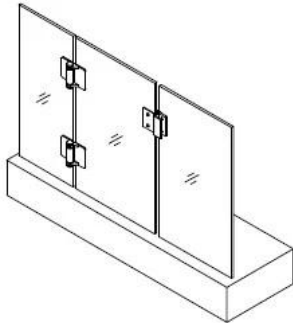

1. Glass-Glass hinge, Glass to Wall hinge and Glass to Round post hinge are suitable for 1000x1200mm glass gate 8-12mm thick .  
When you open the glass gate it will close automatically .
2. Our glass hinges are made by precision casting with stainless steel 316 material , satin and mirror finish optional .
3. Our hinges must be applied on tempered glass .

**Glass to Glass**

**Glass to Round post**

**Glass to Wall**

**Hole dimensions**

### **Step1:**

Rimuovere cono e vite di bloccaggio ruotando in senso antiorario per rivelare pin tensione.