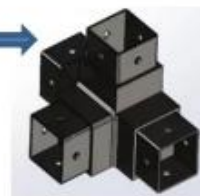

For tube dimensions Model
40×20×1.5(mm) S400
40×40×1.5(mm) S401
50×50×1.5(mm) S501
51×51×3.2(mm) S511
25×25×1.2(mm) S251
50×50×3.0(mm) S511A

3-way tube connector

For tube dimensions Model
40×40×1.5(mm) S402
51×51×3.2(mm) S512
25×25×1.2(mm) S252
50×50×3.0(mm) S512A

3-way tube connector

For tube dimensions Model
30×30×1.5(mm) S303
40×40×1.5(mm) S403
50×50×2.0(mm) S503
51×51×3.2(mm) S513
25×25×1.2(mm) S253
50×50×3.0(mm) S513A

4-way tube connector

For tube dimensions Model
40×40×1.5(mm) S404
50×50×2.0(mm) S504
51×51×3.2(mm) S514
25×25×1.2(mm) S254
50×50×3.0(mm) S514A

4-way tube connector

For tube dimensions	Model
40×40×1.5(mm)	S405
25×25×1.2(mm)	S255
51×51×3.2(mm)	S515

rotondo Tipo Tubo in acciaio inox angolo Connettore / tubo a gomito:

Stainless Steel Round Tube Connector