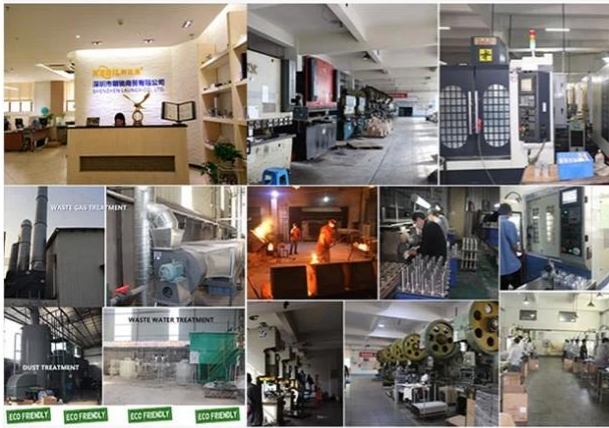

Certificazione SGS Alibaba ha verificato l'oro più il fornitore e 12 anni di abbonamento

WHY CHOOSE US

15 YEARS EXPERIENCE

We have been manufacturing railing hardwares since 2004.

ONE STOP SERVICE

We provide integrated railing solutions. We manufacture. We deliver.

PROFESSIONAL R&D TEAM

We have engineering experts for developing new products.

TOP QUALITY & GOOD PRICE

We are strict on quality control as well as cost evaluation.

ABOUT US

Shenzhen Launch Co., Ltd was established in 2004, located at Nanshan District, Shenzhen, and one hour by car from Hongkong International Airport. Our main products are high-grade building materials including stainless steel balustrade post, staircase handrail, balcony guardrail, swimming pool fence and other high-grade building materials. All the products are designed strictly according to the high-end market requirements. We have our own factory in Tangxia Town, Dongguan, with more than 50 sets of various precision equipments, such as CNC lathe, milling machine, punching machine, pipe cutter, argon welder, drilling machine, polisher, etc. which can provide customers with complete product processing services.

COMPANY INTRODUCTION

Verification Type: Supplier Assessment Onsite Check

Country / Region:
Guangdong, China ✓

Year Established:
2004 ✓

Main Products:
CNC Machining Parts, Stamping Pa... ✓

Main Markets:
North America, Oceania, Mid East... ✓