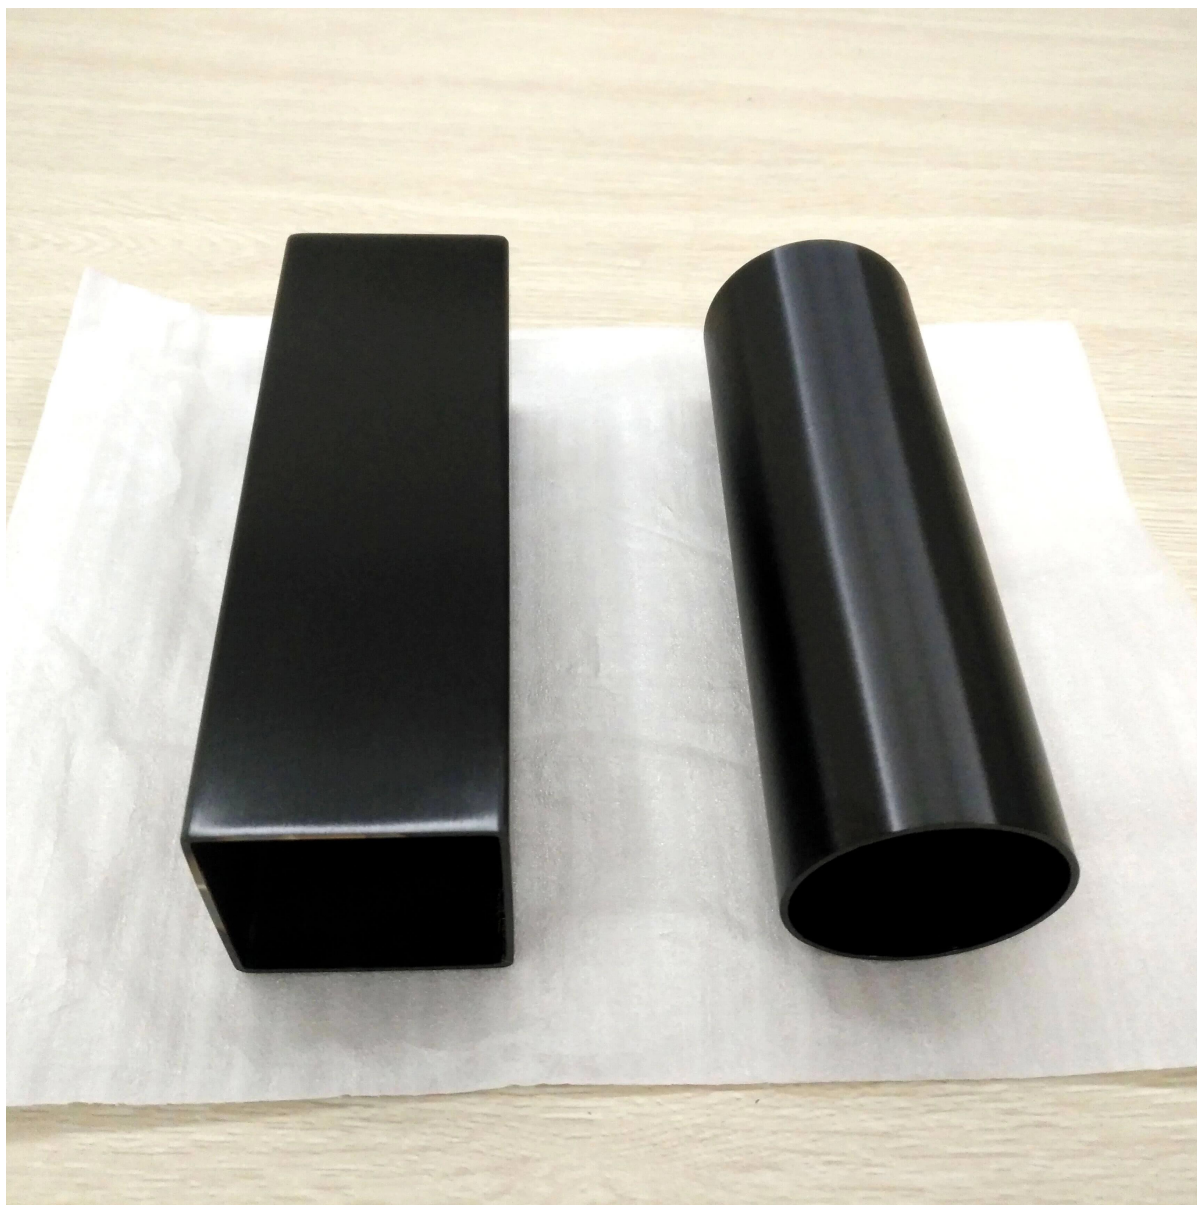

Tubo per corrimano in acciaio inossidabile opaco nero opaco

Vari tipi di tubi in acciaio inossidabile disponibili:

### STAINLESS STEEL HANDRAIL TUBE

Round tube	
Material	Stainless steel 304L /316L
Finish	Satin or mirror
Sizes	$\varnothing$ 38.1 x 1.5 mm $\varnothing$ 42.4 x 1.5 mm $\varnothing$ 50.8 x 1.5 mm

Square tube	
Material	Stainless steel 304L /316L
Finish	Satin or mirror
Sizes	38 x 38 x 1.5 mm 40 x 40 x 1.5 mm 50 x 50 x 1.5 mm

Rectangular tube	
Material	Stainless steel 304L /316L
Finish	Satin or mirror
Sizes	50 x 10 x 1.5 mm 50 x 25 x 1.5 mm

Square slot tube	
Material	Stainless steel 304L /316L
Finish	Satin or mirror
Sizes	- 31.8x31.8x1.5 , 15x15 mm single slot - 40x40x1.5 , 15x15 mm / 20x20mm single slot - 50x25x1.5 , 15x15mm single /double slot