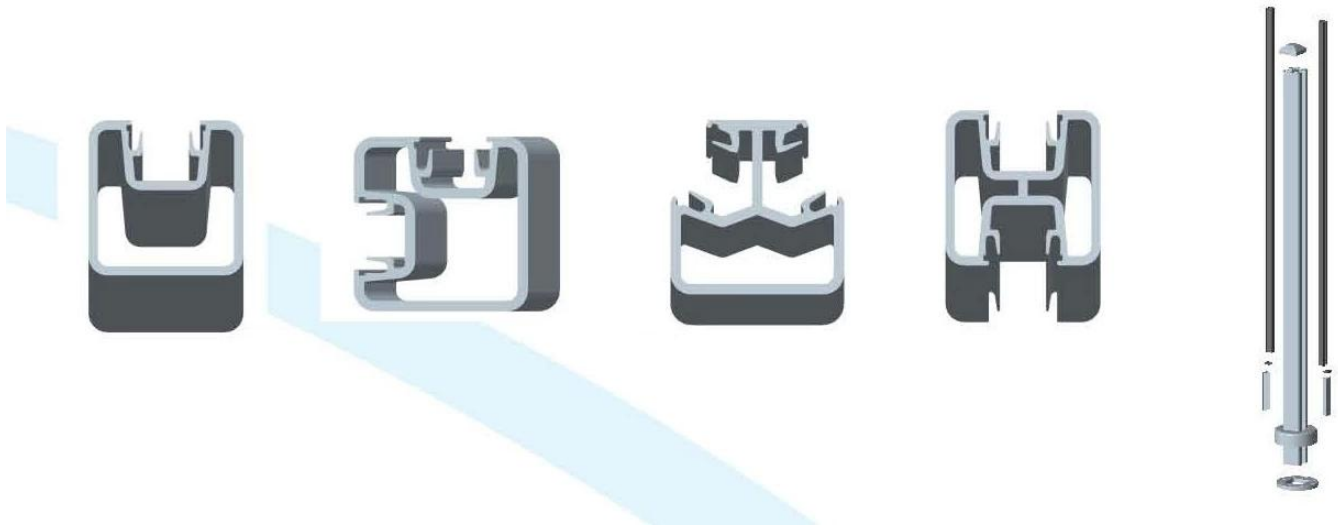

ringhiera posta in vetro di alluminio per la progettazione balcone esterno

ALUMINUM POST AND FITTINGS

Round Type

Material	Aluminum 6063 T5
Finish	Anodizing , powder coating
Dimension	50*3mm , 1265mm high or as per your requirements
Different types of post available	Round one way post , round 2 way 180 degree , round 2 way 90 degree , round 2 way 135 degree

Square type	
Material	Aluminum 6063 T5
Finish	Anodizing , powder coating
Dimension	50*50*3mm , 1265mm high or as per your requirements
Different types of post available	Square one way post , square 2 way 180 degree , square 2 way 90 degree , square 2 way 135 degree