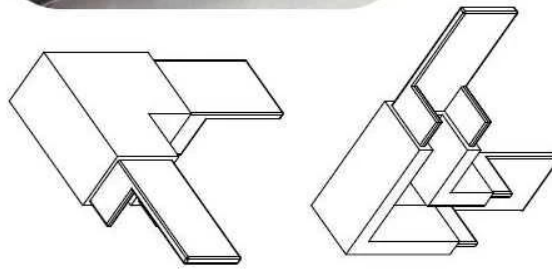

90 degree Corner connector

180 degree middle connector

End Cap

Wall Bracket

90 degree connector drawings

MSQC90

Slot tube handrail + end cap + wall bracket connector drawings

25*20 tube

MSQCAP

MSQCW

180 degree connector drawings

MSQC180

3. raccordi di vetro balaustra quida superiore in acciaio inox progetto:

Outdoor balcony Project

Outdoor deck Project

4.raccordi di vetro balaustra in acciaio inox pacchetto guida superiore.