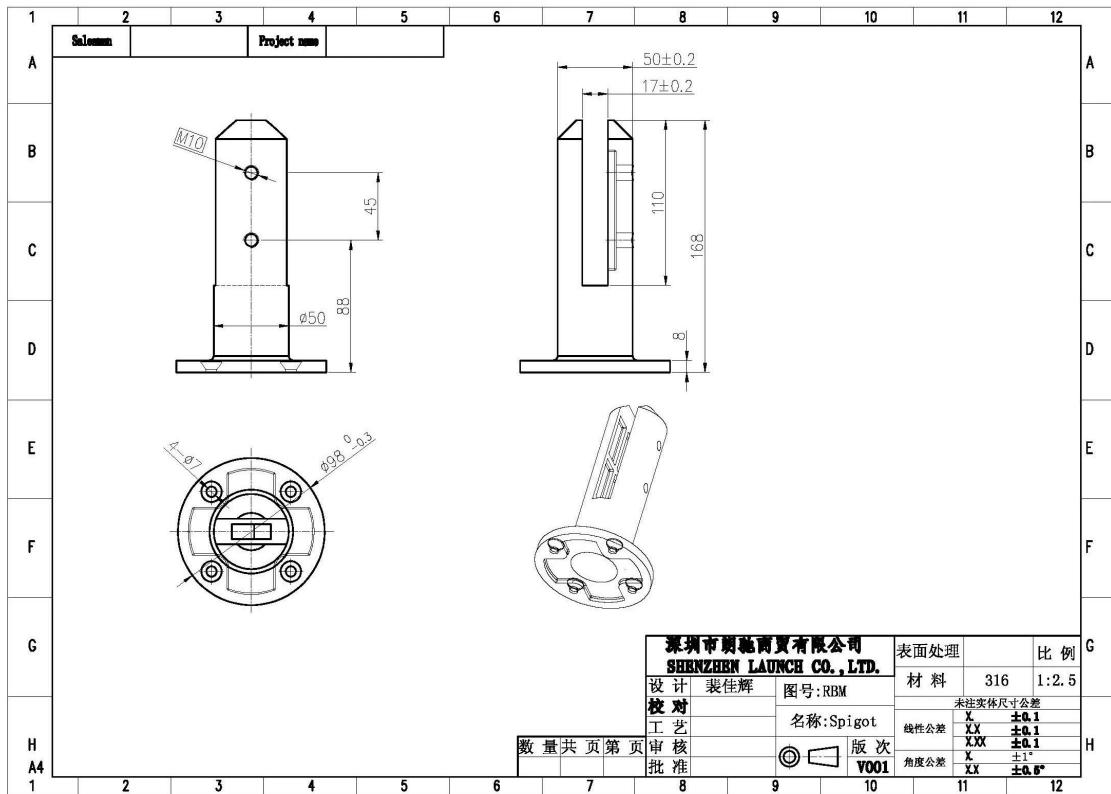

Certificazione