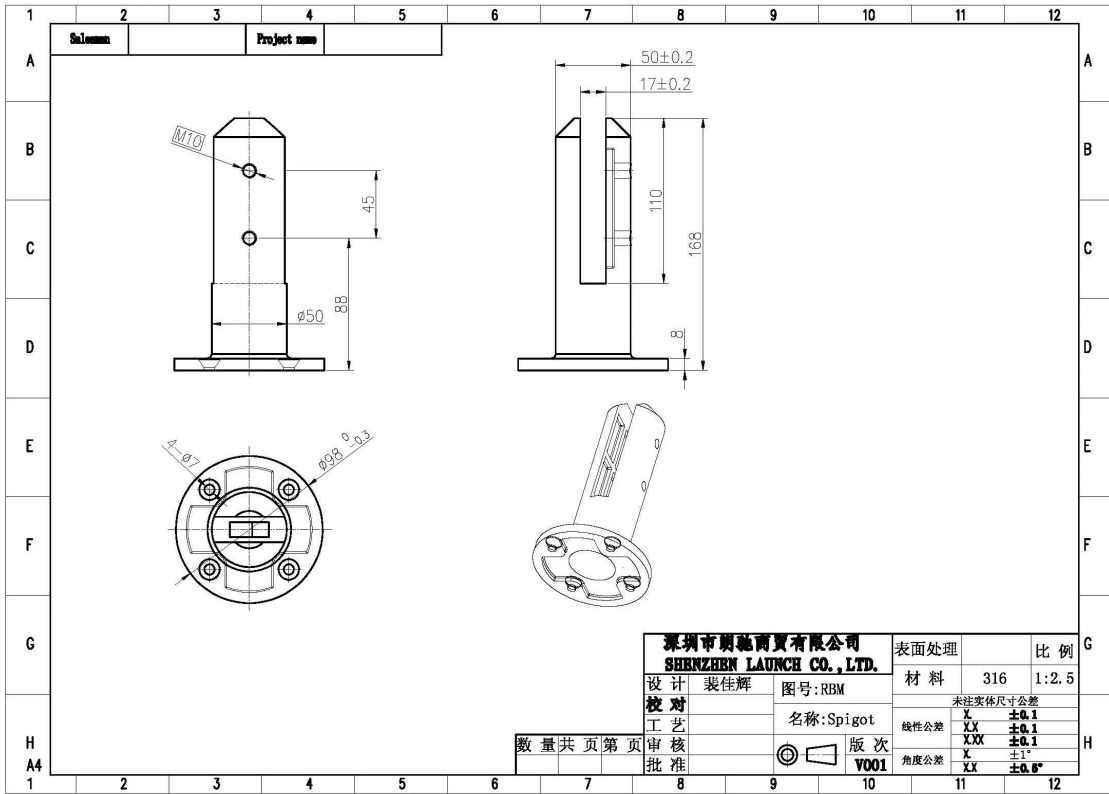

Certificazione