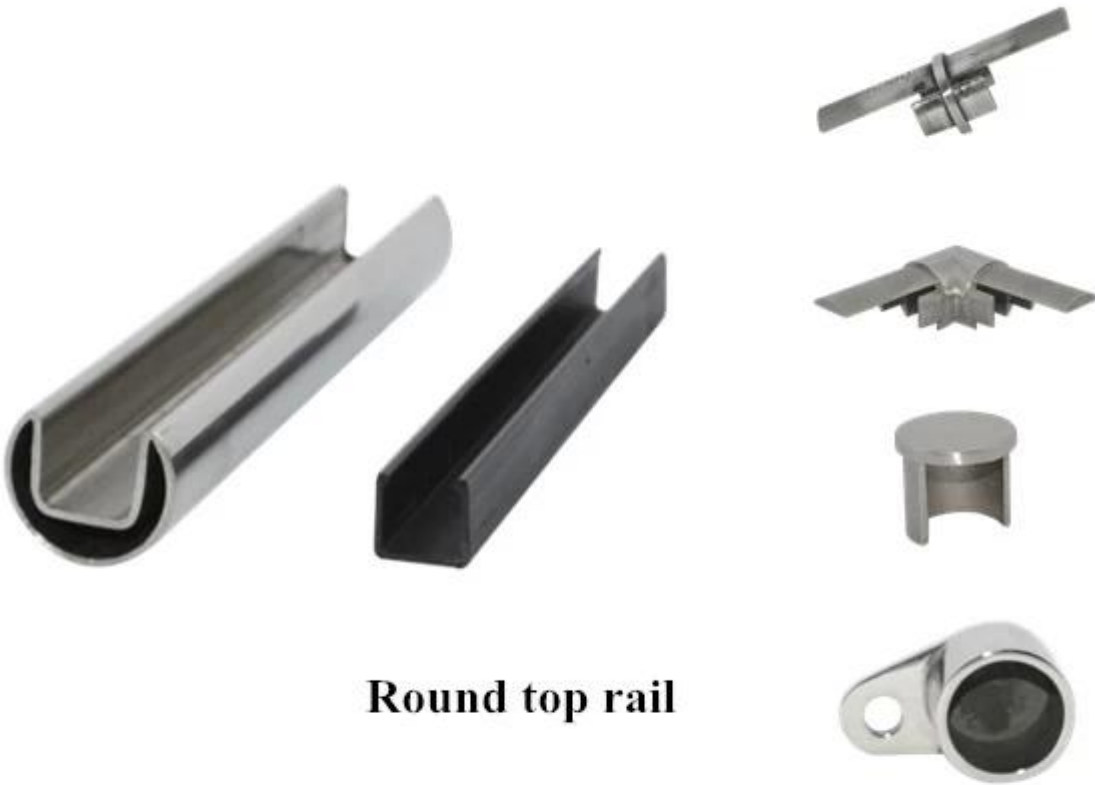

stainless steel top rail for balcony design. It can make your balcony more elegant and security.

project show

Features of top rail

material	stainless steel 316/316L
finish	mirror or satin
mounted	flooring
dimension	round: dia 25.4mm, groove 14*14mm, 5.8 meter per length square: 25*21mm, groove 14*14mm, 5.8 meter per length
for glass thickness	12mm
rail fittings	180 degree connector, 90 degree connector, wall to rail connector, end cap
position	bridge railings, deck railings, porch railings, swimming pool fence railings

square top rail

For an installation, rubber groove inside the channel to adjust the thickness of glass. No hole needs in glass.

The channel length is as per your request, but for easier transport, the max. length should be 5.8 meter.