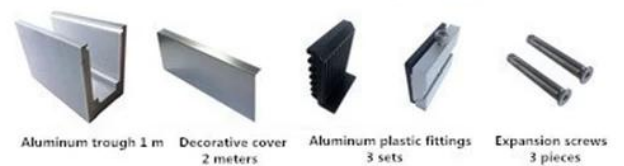

LCH-A02

20 mm to 21.52 mm tempered glass

1 m aluminium groove contains the following accessories
(excluding glass)

LCH-B01 / A02: zonder / met bekleding voor gebruik met glas van 16 mm tot 17,52 mm

LCH-B01

16 mm to 17.52 mm tempered glass

1 m aluminium groove contains the following accessories
(excluding glass)

LCH-B02

16 mm to 17.52 mm tempered glass

1 m aluminium groove contains the following accessories
(excluding glass)

LCH-C01 / A02: zonder / met bekleding voor gebruik met 12 mm tot 13,14 mm glas

LCH-C01

12 mm to 13.14 mm tempered glass

1 m aluminium groove contains the following accessories (excluding glass)

LCH-C02

12 mm to 13.14 mm tempered glass

1 m aluminium groove contains the following accessories (excluding glass)

LCH-D01 / A02: zonder / met bekleding voor gebruik met 12 mm tot 13,14 mm glas

LCH-D01

12 mm to 13.14 mm tempered glass

1 m aluminium groove contains the following accessories (excluding glass)