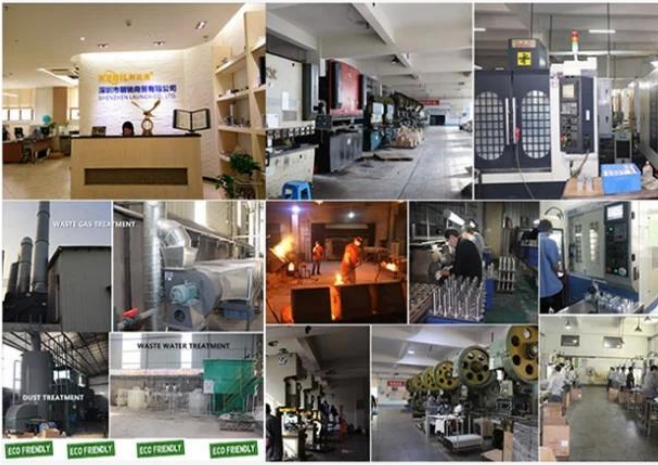

Service Provided by SGS
Report No.: 19552720_P

WHY CHOOSE US

15 YEARS EXPERIENCE

We have been manufacturing railing hardware since 2004.

ONE STOP SERVICE

We provide integrated railing solutions. We manufacture. We deliver.

PROFESSIONAL R&D TEAM

We have engineering experts for developing new products.

TOP QUALITY & GOOD PRICE

We are strict on quality control as well as cost evaluation.

ABOUT US

Shenzhen Launch Co., Ltd was established in 2004, located at Nanshan District, Shenzhen, and one hour by car from Hongkong International Airport. Our main products are high-grade building materials including stainless steel balustrade post, staircase handrail, balcony guardrail, swimming pool fence and other high-grade building materials. All the products are designed strictly according to the high-end market requirements. We have our own factory in Tangxia Town, Dongguan, with more than 50 sets of various precision equipments, such as CNC lathe, milling machine, punching machine, pipe cutter, argon welder, drilling machine, polisher, etc. which can provide customers with complete product processing services.