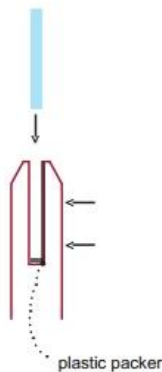

How adjustability works:

1. Place glass in spigot
2. Fix/ tension glass both sides with allen key

Glazen reling Spigot veiligheid verpakking

1. Een stuk in een zak met bellen, vervolgens in een witte doos.
  12 stukjes in karton van 365x330x230mm.
2. Verpakking als customers 'requirements.