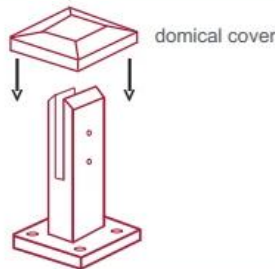

The glass is then installed to the spigots. Place plastic packers between glass & spigot, at no stage should glass touch the metal