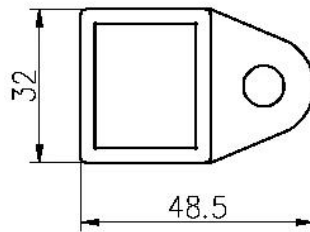

ISO
9001:2008
REGISTERED

Shenzhen Launch Co.,Ltd

www.launch-china.cn

Tekening

25*20 tube

MSQCW