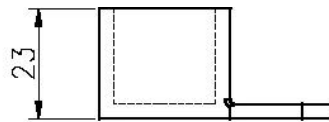

ISO
9001:2008
REGISTERED

Shenzhen Launch Co.,Ltd

www.launch-china.cn

Tekening

25*20 tube

MSQCW