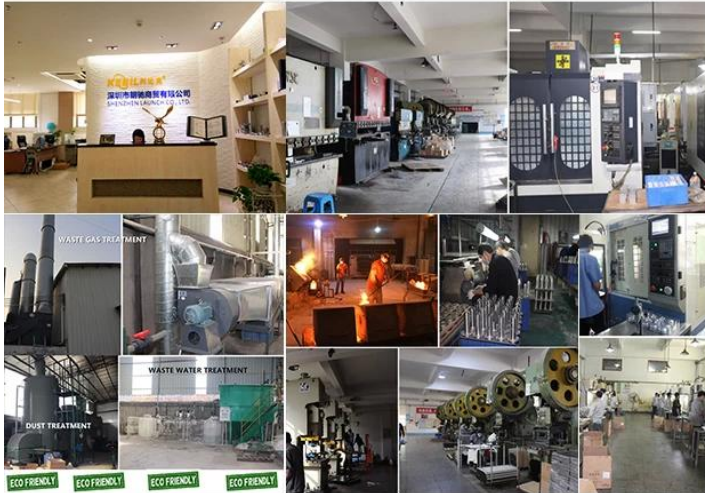

Waarom wij:

ABOUT US

Shenzhen Launch Co., Ltd was established in 2004, located at Nanshan District, Shenzhen, and one hour by car from Hongkong International Airport. Our main products are high-grade building materials including stainless steel balustrade post, staircase handrail, balcony guardrail, swimming pool fence and other high-grade building materials. All the products are designed strictly according to the high-end market requirements. We have our own factory in Tangxia Town, Dongguan, with more than 50 sets of various precision equipments, such as CNC lathe, milling machine, punching machine, pipe cutter, argon welder, drilling machine, polisher, etc. which can provide customers with complete product processing services.

15 YEARS EXPERIENCE

We have been manufacturing railing hardwares since 2004.

ONE STOP SERVICE

We provide integrated railing solutions.
We manufacture.
We deliver.

PROFESSIONAL R&D TEAM

We have engineering experts for developing new products.