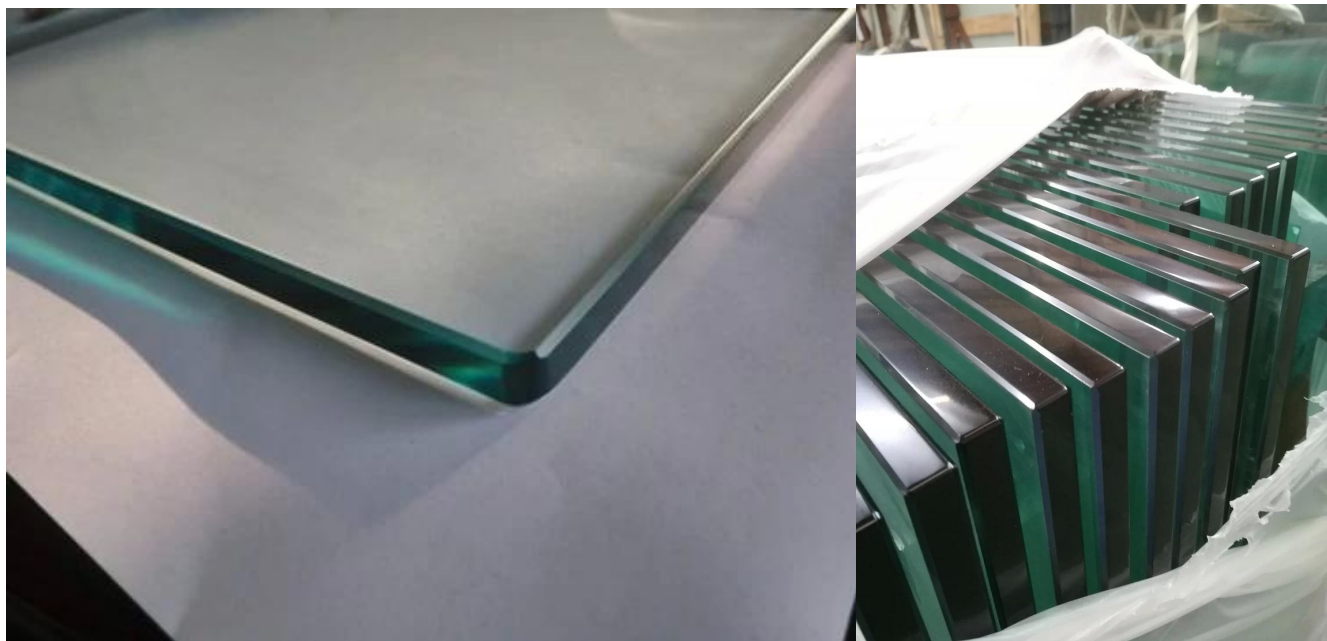

## Glass Hinge

KEBIL 科比奥®

Glass to glass hinge

Glass to wall hinge

Glass to round post hinge

## Glass Latch

KEBIL 科比奥®

Glass to glass latch 180 degree

Glass to glass latch 90 degree

Glass to wall/square post latch

**Doorzichtig Gehumeurd Glas:**