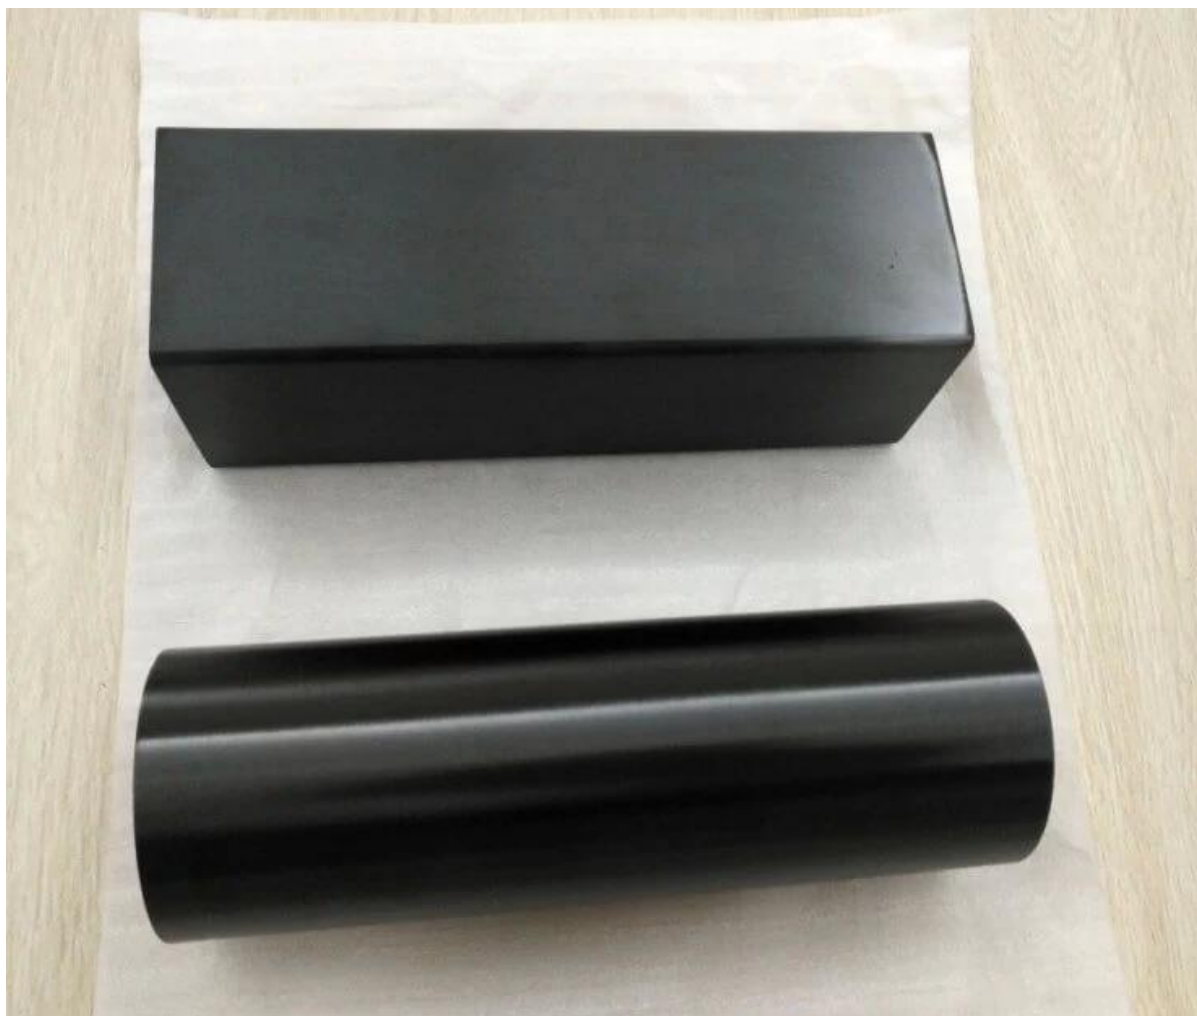

Vacuum Plating Mat Zwart Roestvrij stalen leuningbuis

Verschillende soorten RVS buis beschikbaar:

STAINLESS STEEL HANDRAIL TUBE

Round tube	
Material	Stainless steel 304L /316L
Finish	Satin or mirror
Sizes	\varnothing 38.1 x 1.5 mm \varnothing 42.4 x 1.5 mm \varnothing 50.8 x 1.5 mm

Square tube	
Material	Stainless steel 304L /316L
Finish	Satin or mirror
Sizes	38 x 38 x 1.5 mm 40 x 40 x 1.5 mm 50 x 50 x 1.5 mm

Rectangular tube	
Material	Stainless steel 304L /316L
Finish	Satin or mirror
Sizes	50 x 10 x 1.5 mm 50 x 25 x 1.5 mm

STAINLESS STEEL SLOT HANDRAIL TUBE

Round slot tube	
Material	Stainless steel 304L /316L
Finish	Satin or mirror
Sizes	\varnothing 38 x 1.5 , 15x15mm single slot \varnothing 42x1.5 mm , 15x15mm / 24x24mm single slot \varnothing 50.8x1.5 mm , 15x15mm single slot

Square slot tube	
Material	Stainless steel 304L /316L
Finish	Satin or mirror
Sizes	- 31.8x31.8x1.5 , 15x15 mm single slot - 40x40x1.5 , 15x15 mm / 20x20mm single slot - 50x25x1.5 , 15x15mm single /double slot