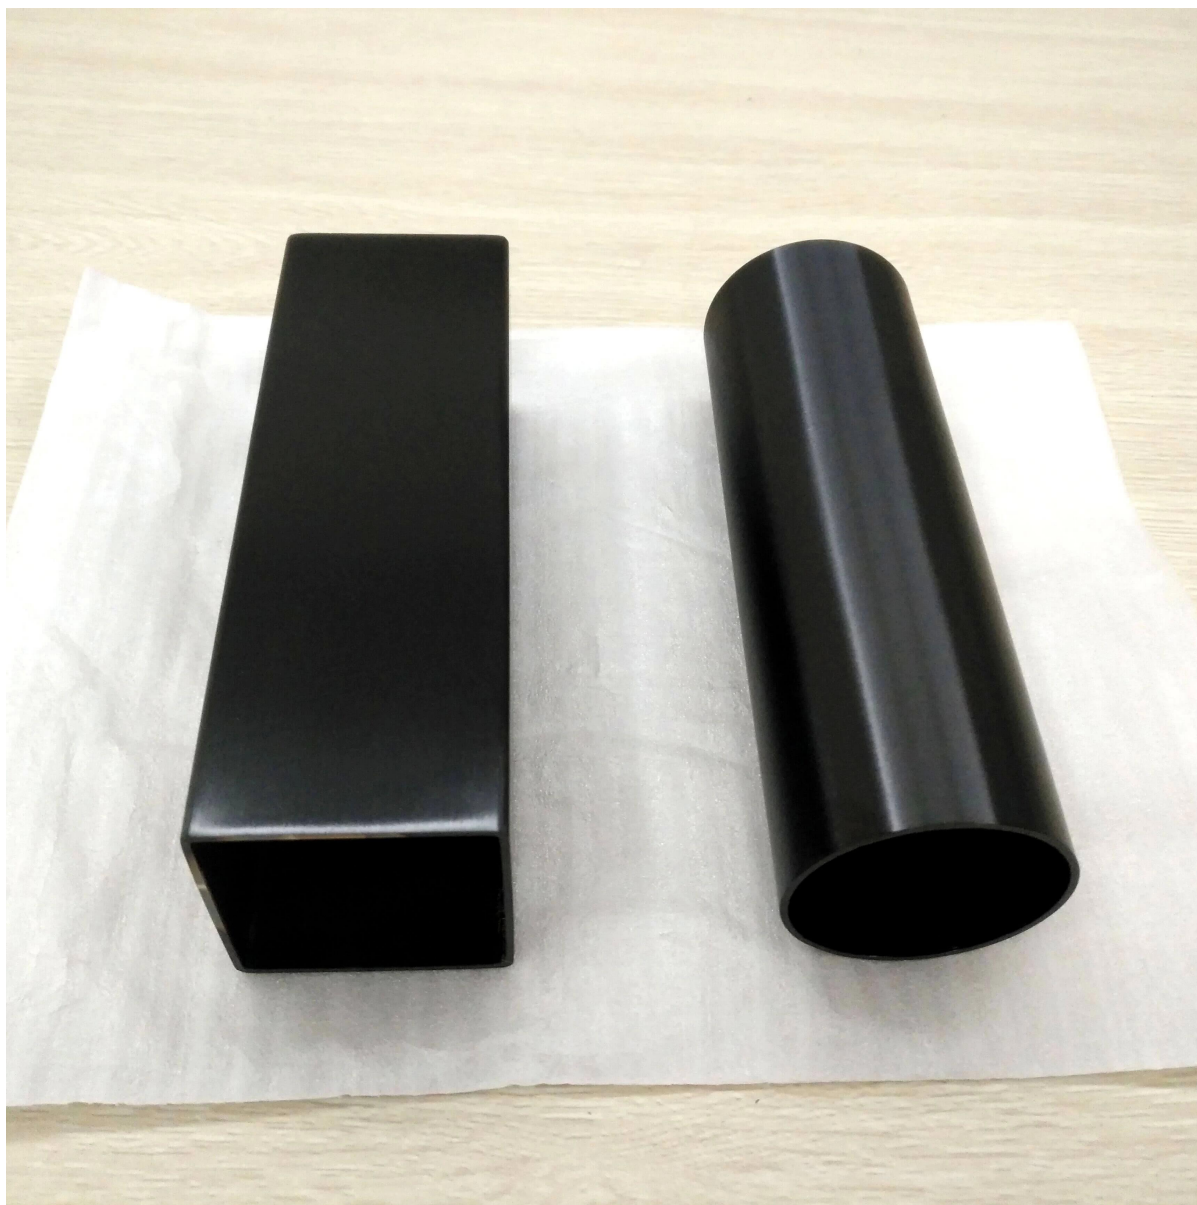

Vacuum Plating Mat Zwart Roestvrij stalen leuningbuis

Verschillende soorten RVS buis beschikbaar:

STAINLESS STEEL HANDRAIL TUBE

Round tube	
Material	Stainless steel 304L /316L
Finish	Satin or mirror
Sizes	\varnothing 38.1 x 1.5 mm \varnothing 42.4 x 1.5 mm \varnothing 50.8 x 1.5 mm

Square tube	
Material	Stainless steel 304L /316L
Finish	Satin or mirror
Sizes	38 x 38 x 1.5 mm 40 x 40 x 1.5 mm 50 x 50 x 1.5 mm

Rectangular tube	
Material	Stainless steel 304L /316L
Finish	Satin or mirror
Sizes	50 x 10 x 1.5 mm 50 x 25 x 1.5 mm

STAINLESS STEEL SLOT HANDRAIL TUBE

Round slot tube	
Material	Stainless steel 304L /316L
Finish	Satin or mirror
Sizes	\varnothing 38 x 1.5 , 15x15mm single slot \varnothing 42x1.5 mm , 15x15mm / 24x24mm single slot \varnothing 50.8x1.5 mm , 15x15mm single slot

Square slot tube	
Material	Stainless steel 304L /316L
Finish	Satin or mirror
Sizes	- 31.8x31.8x1.5 , 15x15 mm single slot - 40x40x1.5 , 15x15 mm / 20x20mm single slot - 50x25x1.5 , 15x15mm single /double slot