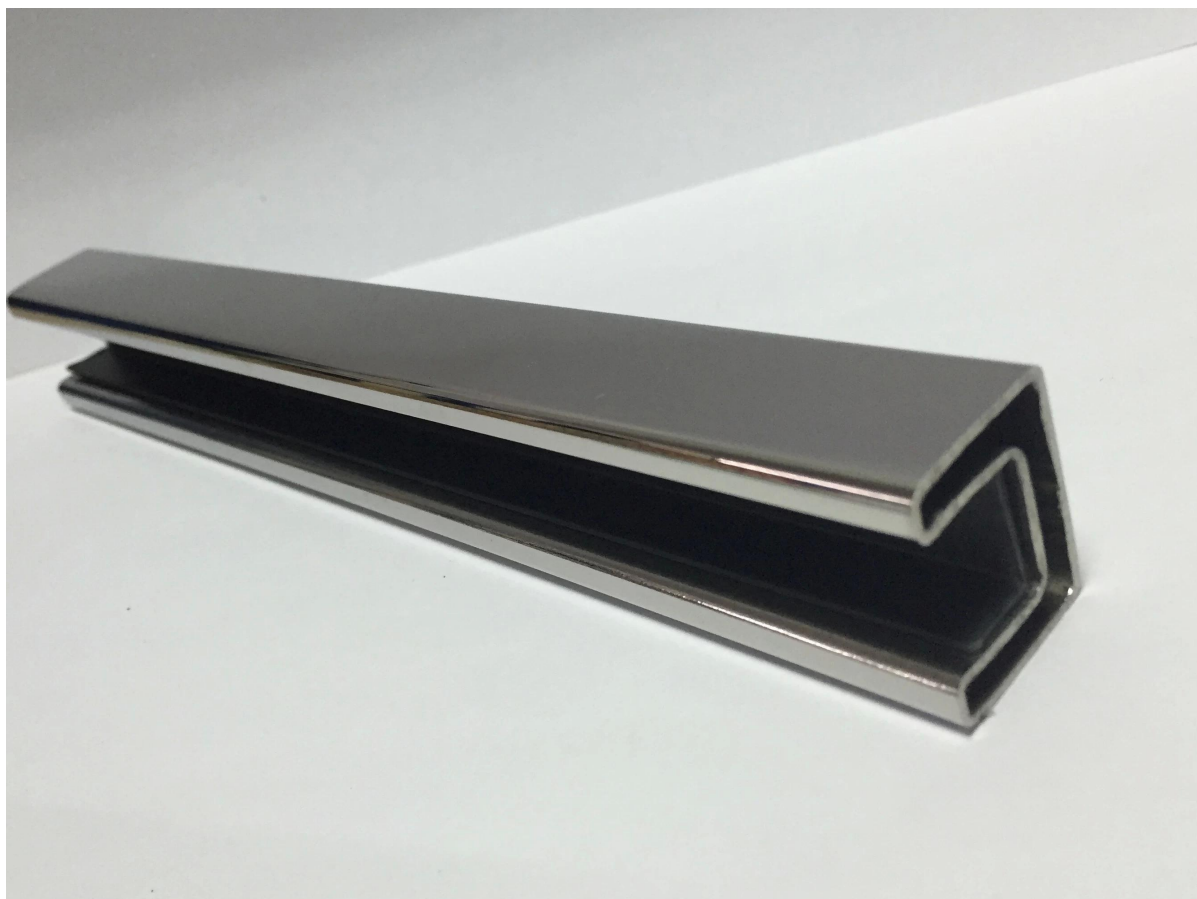

Square tube	
Material	Stainless steel 304L /316L
Finish	Satin or mirror
Sizes	38 x 38 x 1.5 mm 40 x 40 x 1.5 mm 50 x 50 x 1.5 mm

Rectangular tube	
Material	Stainless steel 304L /316L
Finish	Satin or mirror
Sizes	50 x 10 x 1.5 mm 50 x 25 x 1.5 mm

STAINLESS STEEL SLOT HANDRAIL TUBE

Round slot tube	
Material	Stainless steel 304L /316L
Finish	Satin or mirror
Sizes	\varnothing 38 x 1.5 , 15x15mm single slot \varnothing 42x1.5 mm , 15x15mm / 24x24mm single slot \varnothing 50.8x1.5 mm , 15x15mm single slot

Square slot tube	
Material	Stainless steel 304L /316L
Finish	Satin or mirror
Sizes	- 31.8x31.8x1.5 , 15x15 mm single slot - 40x40x1.5 , 15x15 mm / 20x20mm single slot - 50x25x1.5 , 15x15mm single /double slot

1 Single Slot Pipe

2 dubbele gleufpijp, 2-weg 180 graden:

3 dubbele gleufpijp, 2-weg 90 graden:

4. 40 x 40 x 1,5 mm, 15 x 15 mm / 20 x 20 mm buis met enkele sleuf:

5. 20 x 25 x 1,2 mm, 14 x 14 mm buis met enkele sleuf: