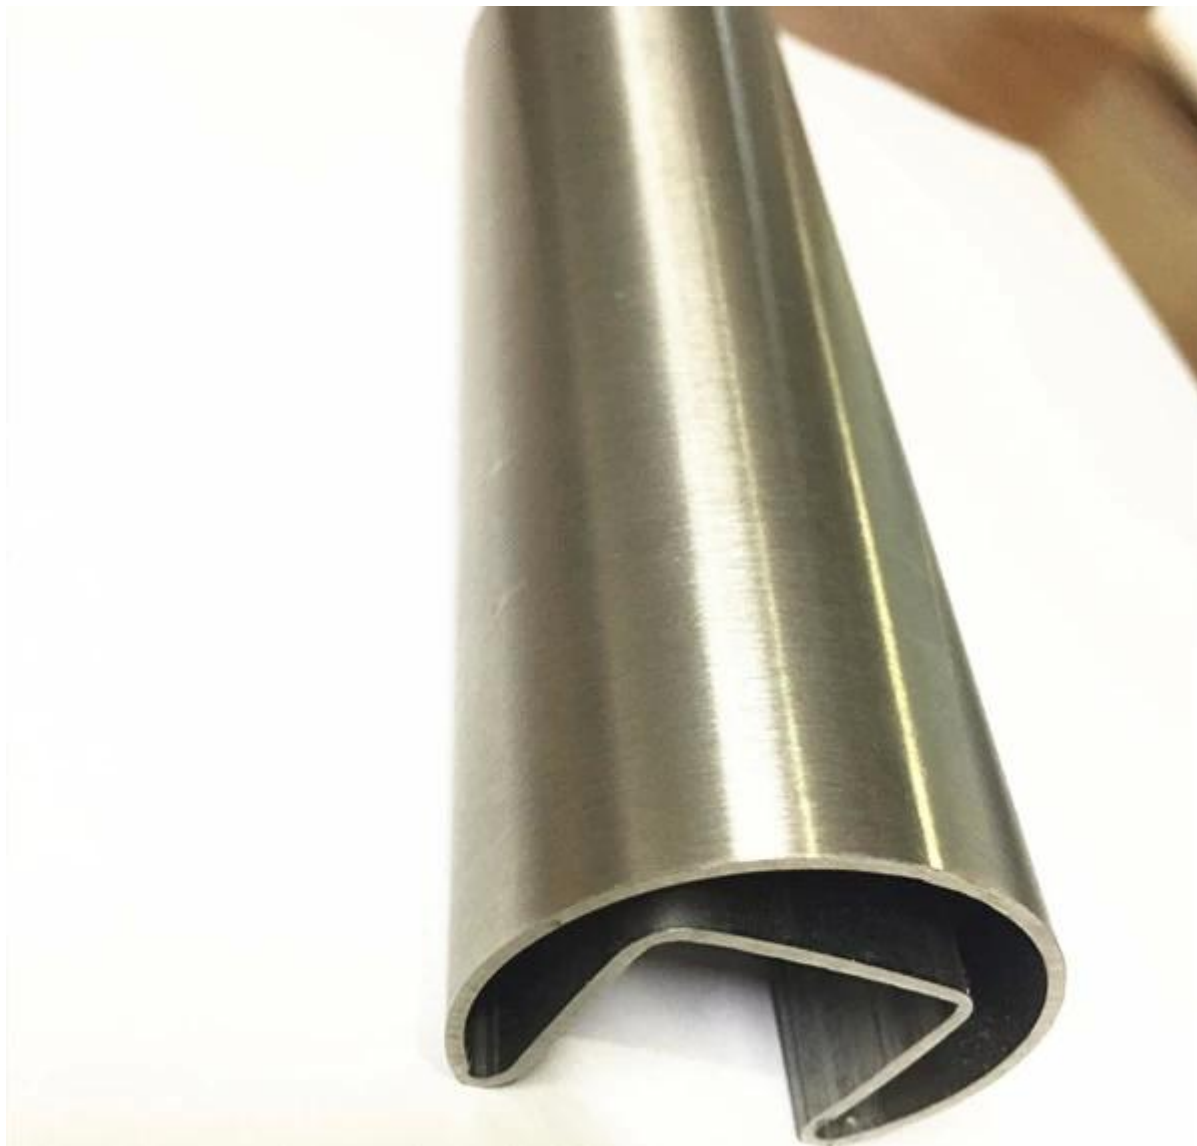

Bedankt voor je bezoek. Geïnteresseerd, neem vrijblijvend contact met ons op:

Skype: [lanceren-02](#) . E-mail: sales02@launch-china.cn .