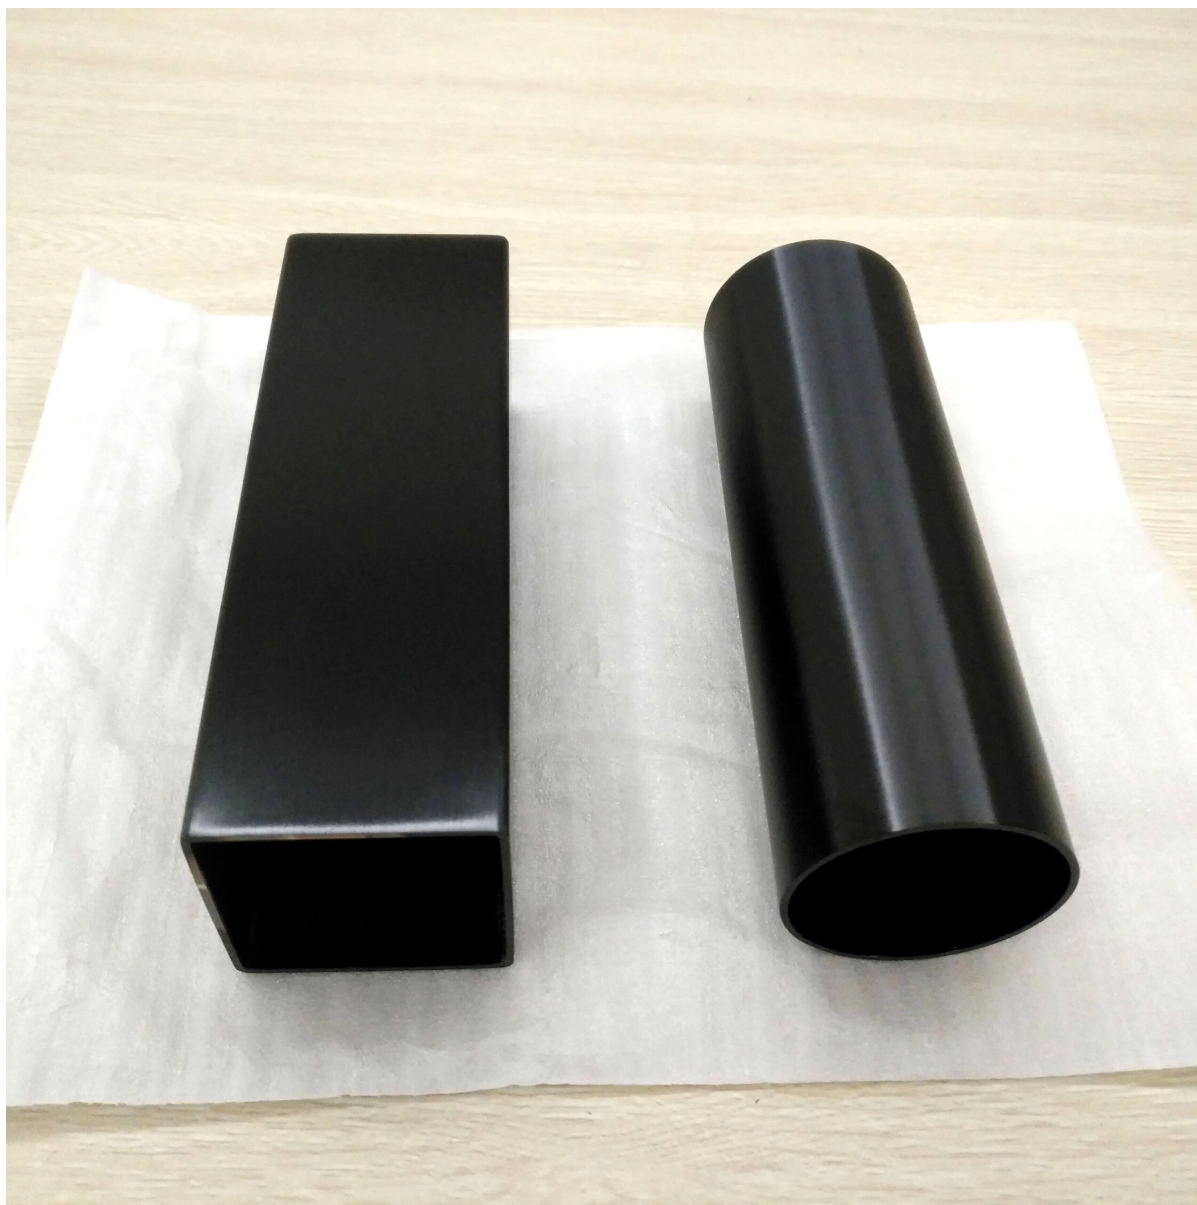

## Vacuum Plating Mat Zwart Roestvrij stalen leuningbuis

Verschillende soorten RVS buis beschikbaar:

STAINLESS STEEL HANDRAIL TUBE

Round tube	
Material	Stainless steel 304L /316L
Finish	Satin or mirror
Sizes	Ø 38.1 x 1.5 mm Ø 42.4 x 1.5 mm Ø 50.8 x 1.5 mm

Square tube	
Material	Stainless steel 304L /316L
Finish	Satin or mirror
Sizes	38 x 38 x 1.5 mm 40 x 40 x 1.5 mm 50 x 50 x 1.5 mm

Rectangular tube	
Material	Stainless steel 304L /316L
Finish	Satin or mirror
Sizes	50 x 10 x 1.5 mm 50 x 25 x 1.5 mm

STAINLESS STEEL SLOT HANDRAIL TUBE

Round slot tube	
Material	Stainless steel 304L /316L
Finish	Satin or mirror
Sizes	Ø 38 x 1.5 , 15x15mm single slot Ø 42x1.5 mm , 15x15mm / 24x24mm single slot Ø 50.8x1.5 mm , 15x15mm single slot

Square slot tube	
Material	Stainless steel 304L /316L
Finish	Satin or mirror
Sizes	- 31.8x31.8x1.5 , 15x15 mm single slot - 40x40x1.5 , 15x15 mm / 20x20mm single slot - 50x25x1.5 , 15x15mm single /double slot