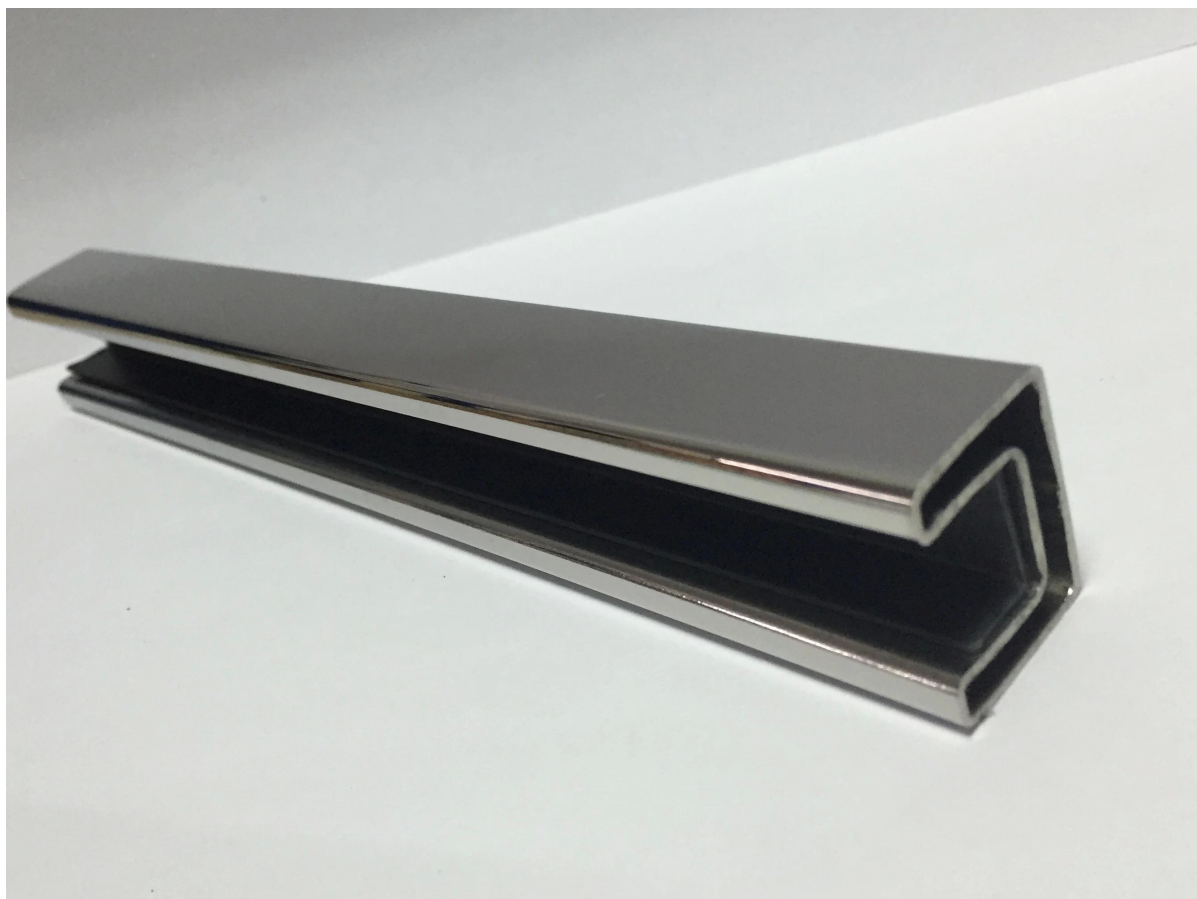

5. 20 x 25 x 1,2 mm, 14 x 14 mm buis met enkele sleuf: