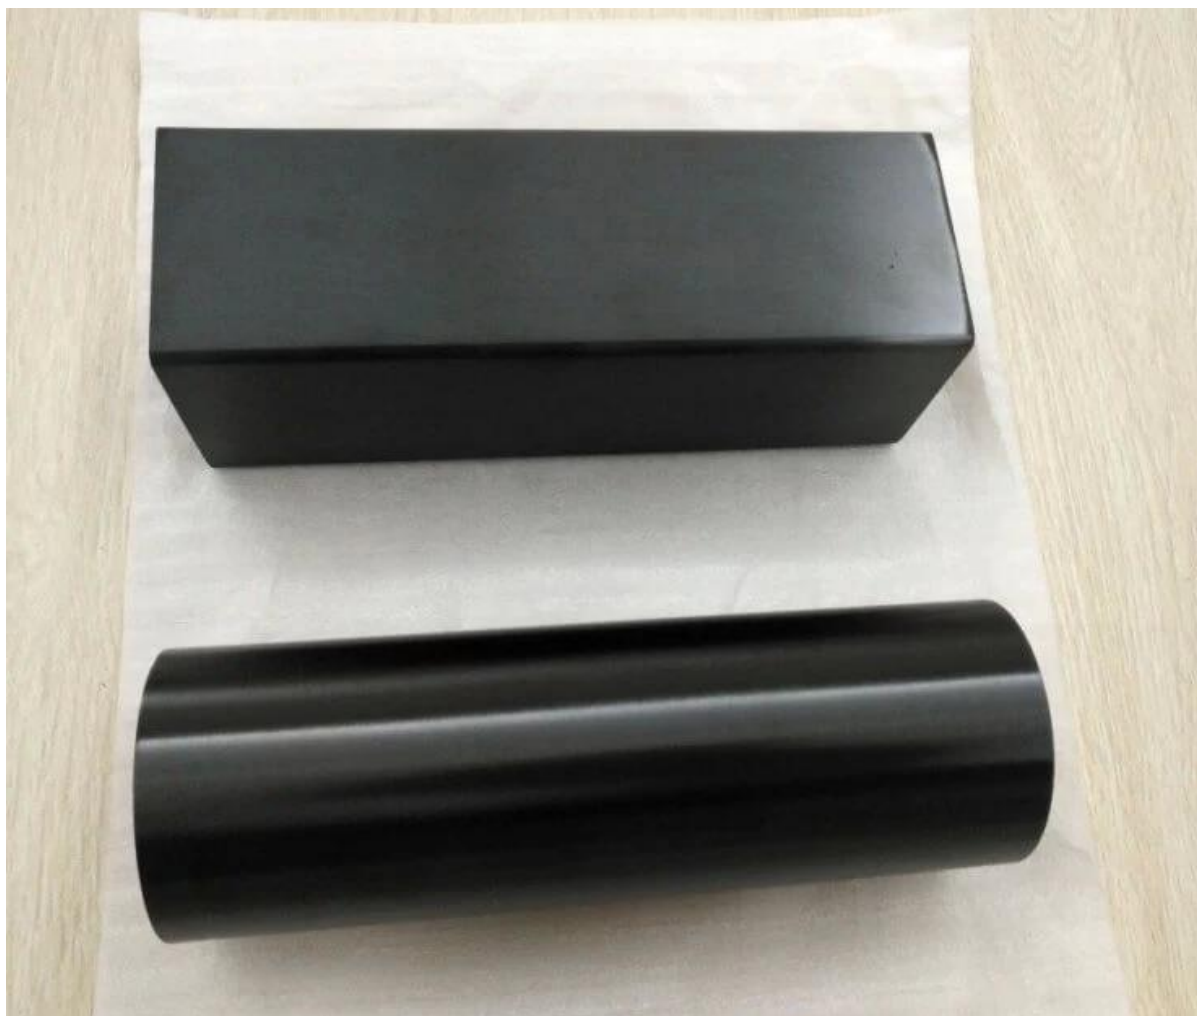

## Vacuum Plating Mat Zwart Roestvrij stalen leuningbuis

Verschillende soorten RVS buis beschikbaar:

STAINLESS STEEL HANDRAIL TUBE

Round tube	
Material	Stainless steel 304L /316L
Finish	Satin or mirror
Sizes	Ø 38.1 x 1.5 mm Ø 42.4 x 1.5 mm Ø 50.8 x 1.5 mm

Square tube	
Material	Stainless steel 304L /316L
Finish	Satin or mirror
Sizes	38 x 38 x 1.5 mm 40 x 40 x 1.5 mm 50 x 50 x 1.5 mm

Rectangular tube	
Material	Stainless steel 304L /316L
Finish	Satin or mirror
Sizes	50 x 10 x 1.5 mm 50 x 25 x 1.5 mm

STAINLESS STEEL SLOT HANDRAIL TUBE

Round slot tube	
Material	Stainless steel 304L /316L
Finish	Satin or mirror
Sizes	Ø 38 x 1.5 , 15x15mm single slot Ø 42x1.5 mm , 15x15mm / 24x24mm single slot Ø 50.8x1.5 mm , 15x15mm single slot

Square slot tube	
Material	Stainless steel 304L /316L
Finish	Satin or mirror
Sizes	- 31.8x31.8x1.5 , 15x15 mm single slot - 40x40x1.5 , 15x15 mm / 20x20mm single slot - 50x25x1.5 , 15x15mm single /double slot