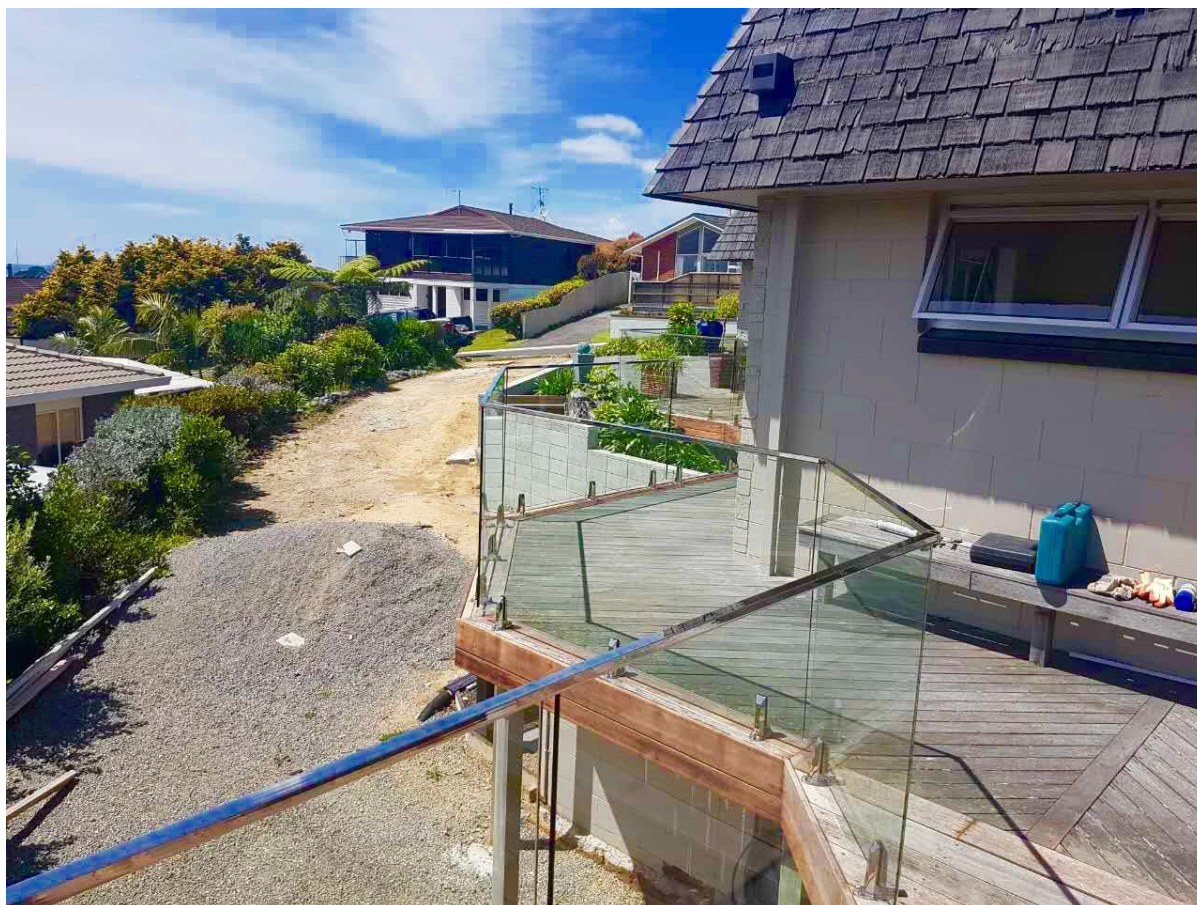

3. Verpakking:

1). Kartonnen buis verpakking

Elke leuning van de stukgroef die met plastic kokers wordt behandeld, dan gezet in een kartonbuis, 5 PCs in een bundel.