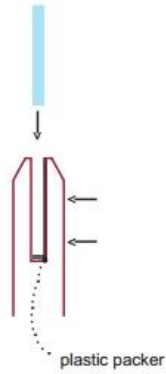

How adjustability works:

1. Place glass in spigot
2. Fix/ tension glass both sides with allen key