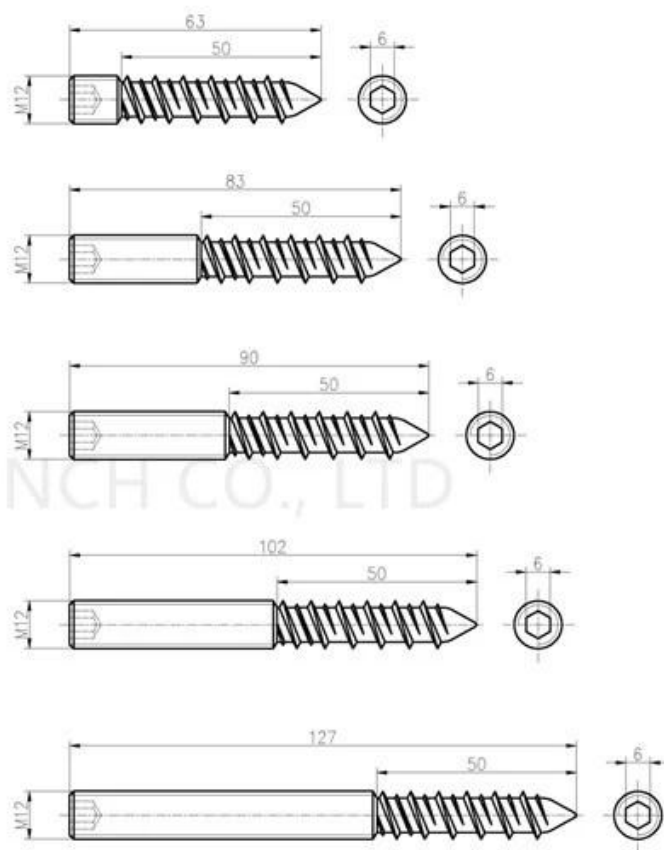

Ma
a
a
n
e
t
e
r
3
8
m
m
(
1
1
/
2
")
)
4
m
m
o
f
5
m
m
(
2
")
)
,
d
o
p
1
m
m
,
b
a
s
i
s
l
e
n
g
t
e
v
e
r
s
t
e
l
b
a
a
r
v
a
n
2
5
-
3
5
m
m

G
e
b
w
e
r
p
v
a
n
b
i
n
n
e
n
-
e
n
b
u
i
t
e
n
t
r
a
p
p
e
n
-
b
a
l
k
o
n
l
e
u
n
i
n
g
-
f
r
a
m
e
l
o
z
e
g
l
a
z
e
n
b
a
l
u
s
t
r
a
d
e
o
p
h
e
t
d
e
k
-
l
u
l
i
e
t
-
b
a
l
k
o
n
n
t
w
e
r
p
-
z
w
e
v
e
n
d
e
t
r
a
p

Andere modellen van glazen afstandhouders zoals hieronder-

SF-50T

SF-50A

SF-50

SF-38

SF-38Z

SF-30

Part No.	Material	Finish	Body	Bolt size
<ul style="list-style-type: none"> ▪ SF-30 ▪ SF-40 ▪ SF-50 ▪ SF-50A 	<ul style="list-style-type: none"> ▪ AISI 304 ▪ AISI 316 	<ul style="list-style-type: none"> ▪ Satin ▪ Mirror 	<ul style="list-style-type: none"> ▪ 30x10; 30x25mm ▪ 40x10; 40x30mm ▪ 50x12; 50x30mm ▪ 50x12; 50x50mm ▪ silicon rubber gasket included 	<ul style="list-style-type: none"> ▪ M10x120 bolt ▪ M10x72 wood screw ▪ M8x100 bolt ▪ M8 x72 wood screw

Part No.	Material	Finish	Body	Bolt size
<ul style="list-style-type: none"> ▪ SF-38Z 	<ul style="list-style-type: none"> ▪ AISI 304 ▪ AISI 316 	<ul style="list-style-type: none"> ▪ Satin ▪ Mirror 	<ul style="list-style-type: none"> ▪ hollow type ▪ 38x7.5;38x38mm ▪ silicon rubber gasket included 	<ul style="list-style-type: none"> ▪ M8x70 hexagonal screw

Part No.	Material	Finish	Body	Mounting plate size
<ul style="list-style-type: none"> ▪ SF-50T 	<ul style="list-style-type: none"> ▪ AISI 304 ▪ AISI 316 	<ul style="list-style-type: none"> ▪ Satin ▪ Mirror 	<ul style="list-style-type: none"> ▪ 50x10;50x30mm ▪ silicon rubber gasket included 	<ul style="list-style-type: none"> ▪ 200x100x10mm