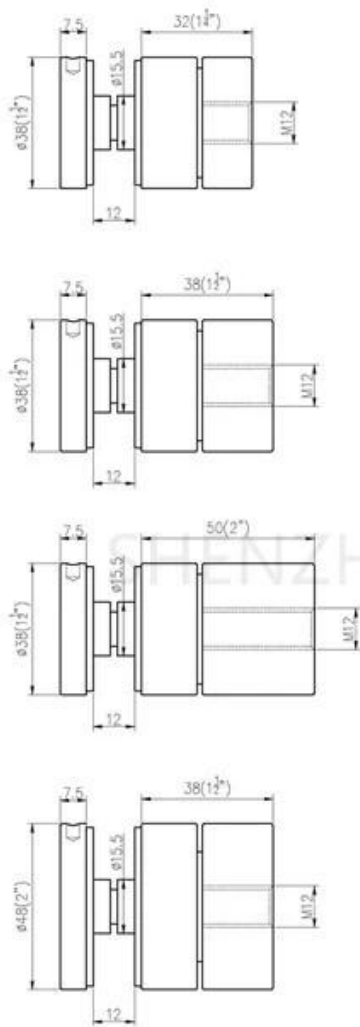

Ma
a
a
n
e
t
e
r
3
8
m
m
(
1
1
/
2
")
)
4
m
m
o
f
5
m
m
(
2
")
)
,
d
o
p
1
m
m
,
b
a
s
i
s
l
e
n
g
t
e
v
e
r
s
t
e
l
b
a
a
r
v
a
n
2
5
-
3
5
m
m

G
e
b
w
e
r
p
v
a
n
b
i
n
n
e
n
-
e
n
b
u
i
t
e
n
t
r
a
p
p
e
n
-
b
a
l
k
o
n
l
e
u
n
i
n
g
-
f
r
a
m
e
l
o
z
e
g
l
a
z
e
n
b
a
l
u
s
t
r
a
d
e
o
p
h
e
t
d
e
k
-
l
u
l
i
e
t
-
b
a
l
k
o
n
n
t
w
e
r
p
-
z
w
e
v
e
n
d
e
t
r
a
p

Andere modellen van glazen afstandhouders zoals hieronder-

SF-50T

SF-50A

SF-50

SF-38

SF-38Z

SF-30

Part No.	Material	Finish	Body	Bolt size
<ul style="list-style-type: none"> ▪ SF-30 ▪ SF-40 ▪ SF-50 ▪ SF-50A 	<ul style="list-style-type: none"> ▪ AISI 304 ▪ AISI 316 	<ul style="list-style-type: none"> ▪ Satin ▪ Mirror 	<ul style="list-style-type: none"> ▪ 30x10; 30x25mm ▪ 40x10; 40x30mm ▪ 50x12; 50x30mm ▪ 50x12; 50x50mm ▪ silicon rubber gasket included 	<ul style="list-style-type: none"> ▪ M10x120 bolt ▪ M10x72 wood screw ▪ M8x100 bolt ▪ M8 x72 wood screw

Part No.	Material	Finish	Body	Bolt size
<ul style="list-style-type: none"> ▪ SF-38Z 	<ul style="list-style-type: none"> ▪ AISI 304 ▪ AISI 316 	<ul style="list-style-type: none"> ▪ Satin ▪ Mirror 	<ul style="list-style-type: none"> ▪ hollow type ▪ 38x7.5;38x38mm ▪ silicon rubber gasket included 	<ul style="list-style-type: none"> ▪ M8x70 hexagonal screw

Part No.	Material	Finish	Body	Mounting plate size
<ul style="list-style-type: none"> ▪ SF-50T 	<ul style="list-style-type: none"> ▪ AISI 304 ▪ AISI 316 	<ul style="list-style-type: none"> ▪ Satin ▪ Mirror 	<ul style="list-style-type: none"> ▪ 50x10;50x30mm ▪ silicon rubber gasket included 	<ul style="list-style-type: none"> ▪ 200x100x10mm