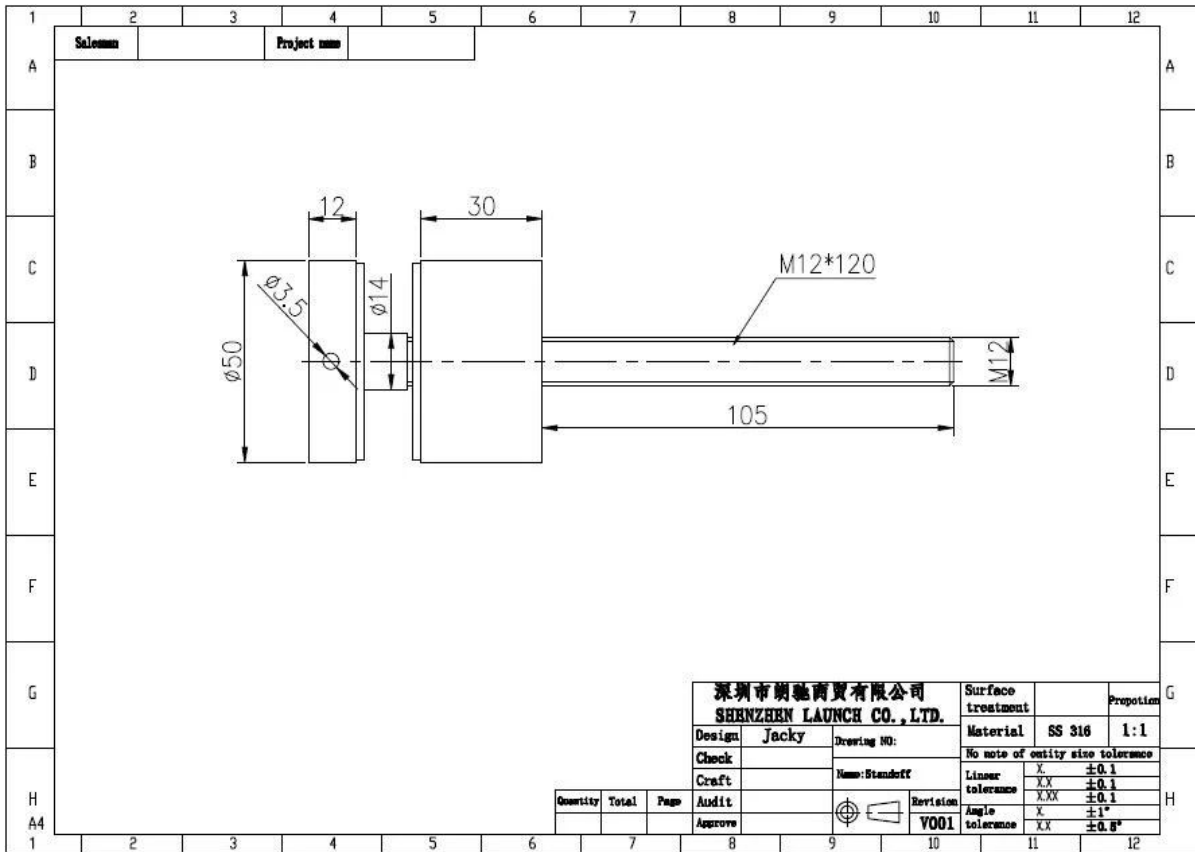

**Met betonnen bout & houtschroef:**

Echte producten:

**Technische tekening:**

|                                          |       |                   |                                  |           |
|------------------------------------------|-------|-------------------|----------------------------------|-----------|
| 深圳市朗驰商贸有限公司<br>SHENZHEN LAUNCH CO., LTD. |       |                   | Surface treatment                | Proportio |
| Design                                   | Jacky | Drawing NO: SF-68 | Material                         | 1:1       |
| Check                                    |       | Name: Standoff    | No note of entity size tolerance |           |
| Craft                                    |       |                   | Linear tolerance                 | X ±0.1    |
| Audit                                    |       | Revision          | XX                               | ±0.1      |
| Approve                                  |       | V001              | XXX                              | ±0.1      |
|                                          |       |                   | X                                | ±1°       |
|                                          |       |                   | XX                               | ±0.5°     |