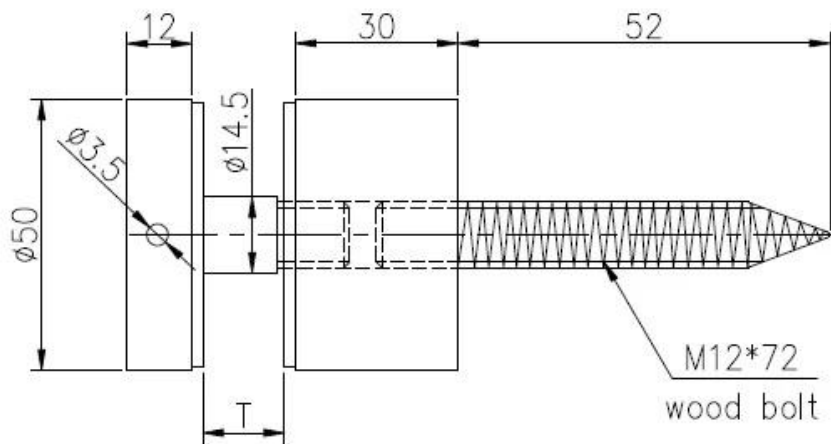

**Met betonnen bout & houtschroef:**

Echte producten:

**Technische tekening:**

|                                          |       |                   |                                  |           |
|------------------------------------------|-------|-------------------|----------------------------------|-----------|
| 深圳市朗驰商贸有限公司<br>SHENZHEN LAUNCH CO., LTD. |       |                   | Surface treatment                | Proportio |
| Design                                   | Jacky | Drawing NO: SF-68 | Material                         | 1:1       |
| Check                                    |       | Name: Standoff    | No note of entity size tolerance |           |
| Craft                                    |       |                   | Linear tolerance                 | X ±0.1    |
| Audit                                    |       | Revision          | XX                               | ±0.1      |
| Approve                                  |       | V001              | XXX                              | ±0.1      |
|                                          |       |                   | X                                | ±1°       |
|                                          |       |                   | XX                               | ±0.5°     |