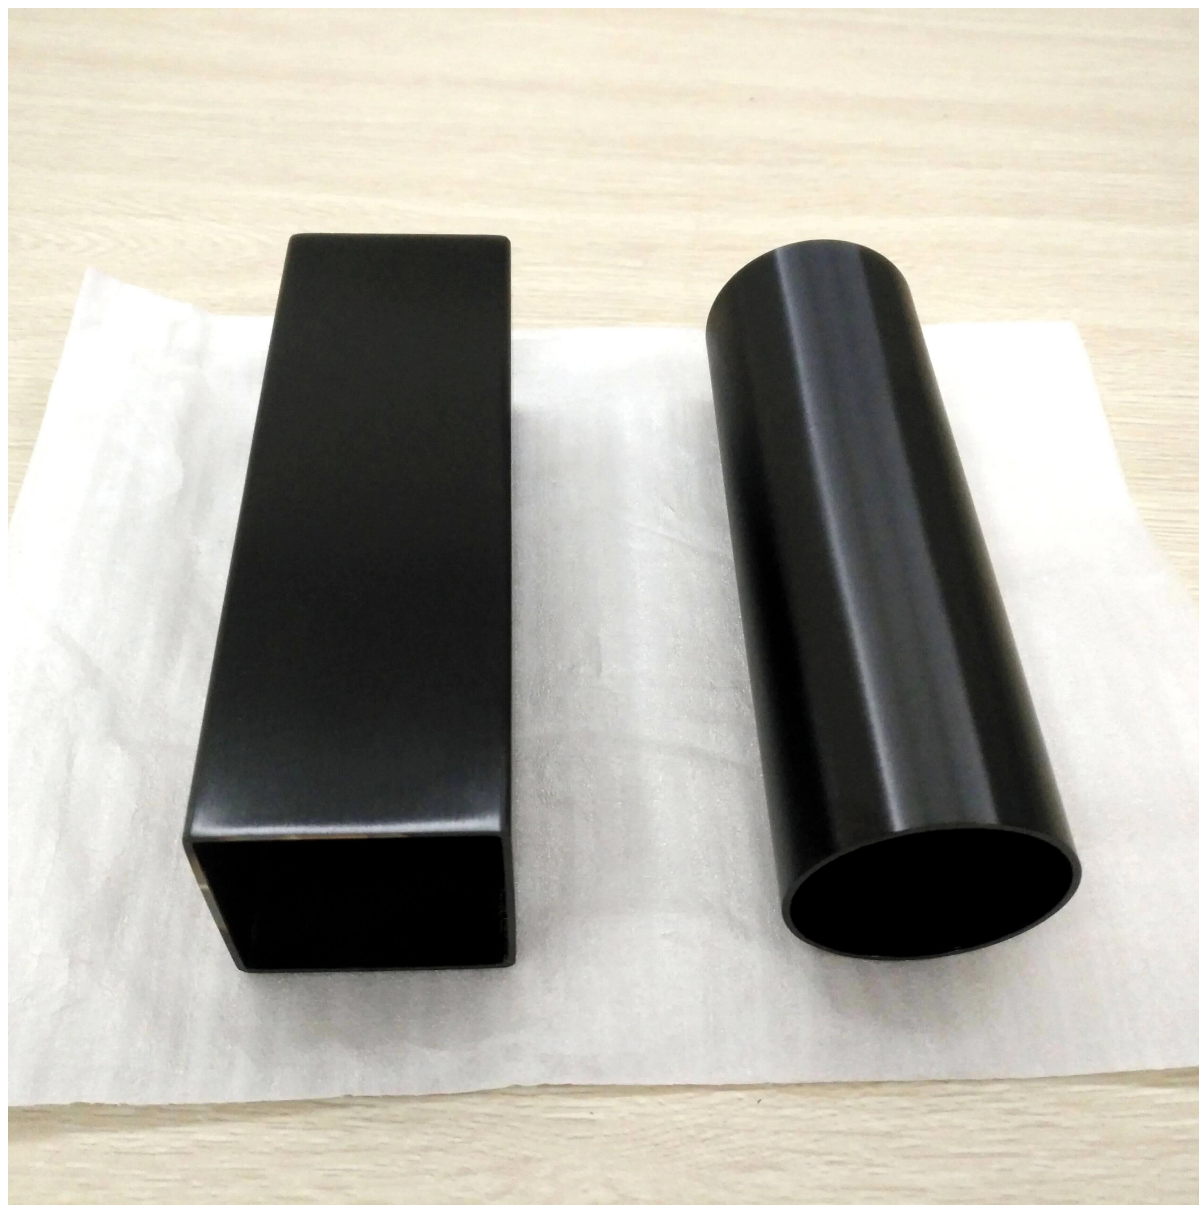

# Vacuum Plating Mat Zwart Roestvrij stalen leuningbuis

Verschillende soorten RVS buis beschikbaar:

STAINLESS STEEL HANDRAIL TUBE

Round tube	
Material	Stainless steel 304L /316L
Finish	Satin or mirror
Sizes	Ø 38.1 x 1.5 mm Ø 42.4 x 1.5 mm Ø 50.8 x 1.5 mm

Square tube	
Material	Stainless steel 304L /316L
Finish	Satin or mirror
Sizes	38 x 38 x 1.5 mm 40 x 40 x 1.5 mm 50 x 50 x 1.5 mm

Rectangular tube	
Material	Stainless steel 304L /316L
Finish	Satin or mirror
Sizes	50 x 10 x 1.5 mm 50 x 25 x 1.5 mm

STAINLESS STEEL SLOT HANDRAIL TUBE

Round slot tube	
Material	Stainless steel 304L /316L
Finish	Satin or mirror
Sizes	Ø 38 x 1.5 , 15x15mm single slot Ø 42x1.5 mm , 15x15mm / 24x24mm single slot Ø 50.8x1.5 mm , 15x15mm single slot

Square slot tube	
Material	Stainless steel 304L /316L
Finish	Satin or mirror
Sizes	- 31.8x31.8x1.5 , 15x15 mm single slot - 40x40x1.5 , 15x15 mm / 20x20mm single slot - 50x25x1.5 , 15x15mm single /double slot