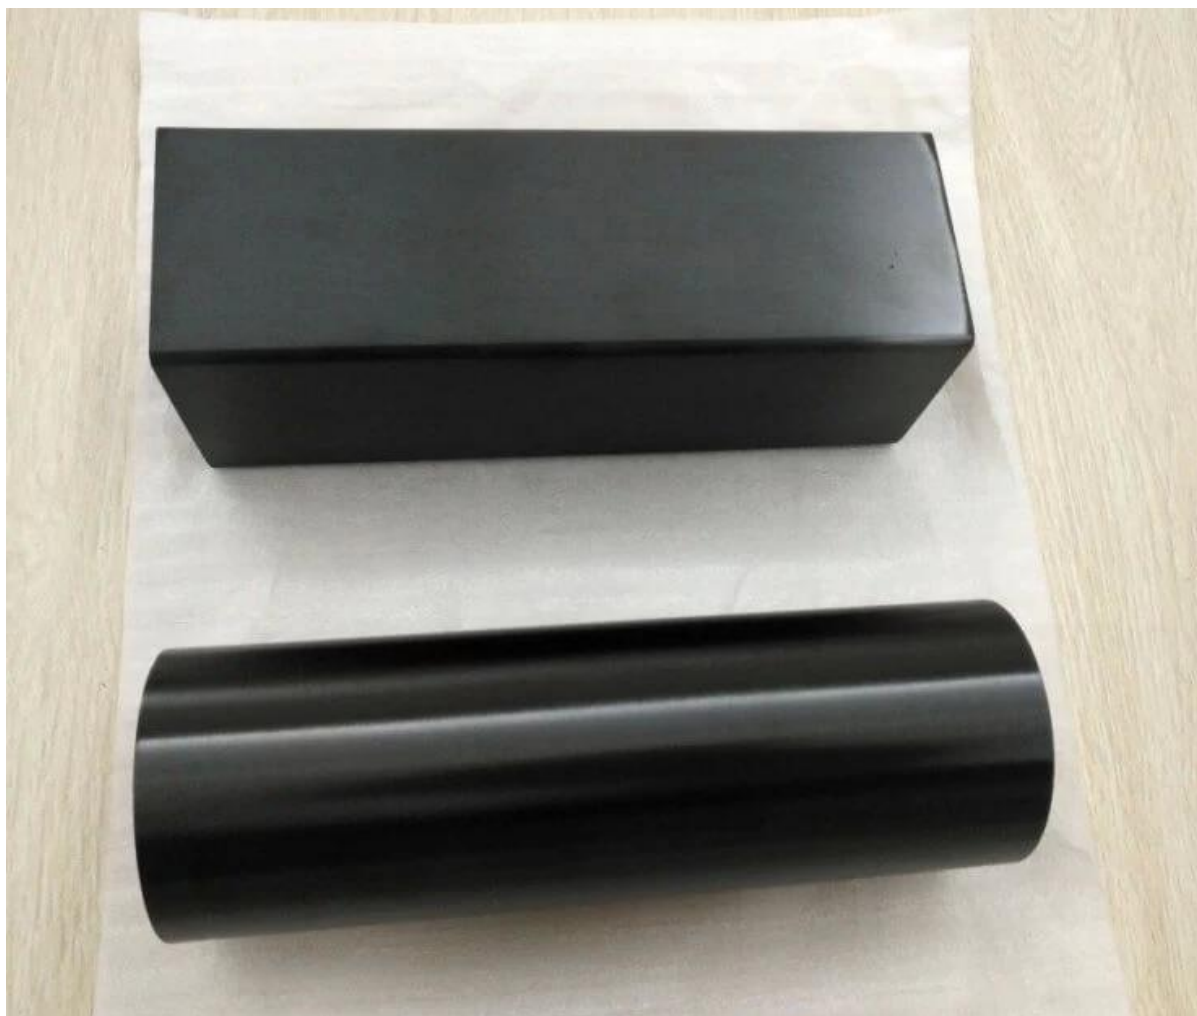

# Vacuum Plating Mat Zwart Roestvrij stalen leuningbuis

Verschillende soorten RVS buis beschikbaar:

STAINLESS STEEL HANDRAIL TUBE

Round tube	
Material	Stainless steel 304L /316L
Finish	Satin or mirror
Sizes	Ø 38.1 x 1.5 mm Ø 42.4 x 1.5 mm Ø 50.8 x 1.5 mm

Square tube	
Material	Stainless steel 304L /316L
Finish	Satin or mirror
Sizes	38 x 38 x 1.5 mm 40 x 40 x 1.5 mm 50 x 50 x 1.5 mm

Rectangular tube	
Material	Stainless steel 304L /316L
Finish	Satin or mirror
Sizes	50 x 10 x 1.5 mm 50 x 25 x 1.5 mm

STAINLESS STEEL SLOT HANDRAIL TUBE

Round slot tube	
Material	Stainless steel 304L /316L
Finish	Satin or mirror
Sizes	Ø 38 x 1.5 , 15x15mm single slot Ø 42x1.5 mm , 15x15mm / 24x24mm single slot Ø 50.8x1.5 mm , 15x15mm single slot

Square slot tube	
Material	Stainless steel 304L /316L
Finish	Satin or mirror
Sizes	- 31.8x31.8x1.5 , 15x15 mm single slot - 40x40x1.5 , 15x15 mm / 20x20mm single slot - 50x25x1.5 , 15x15mm single /double slot