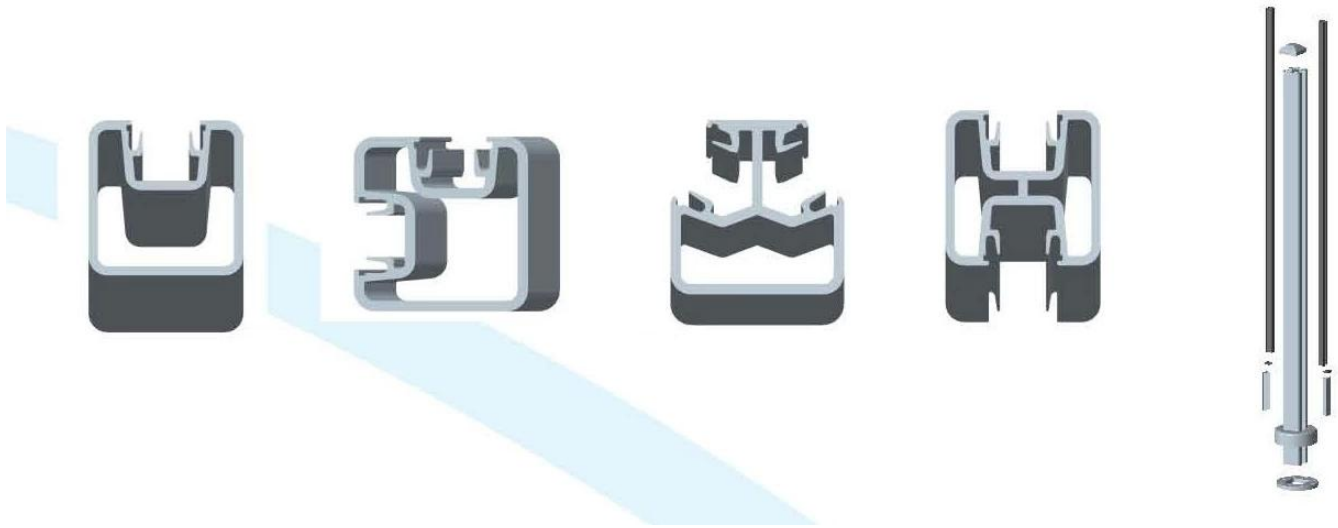

aluminium paal glazen balustrade voor balkon ontwerp

ALUMINUM POST AND FITTINGS

Round Type

Material	Aluminum 6063 T5
Finish	Anodizing , powder coating
Dimension	50*3mm , 1265mm high or as per your requirements
Different types of post available	Round one way post , round 2 way 180 degree , round 2 way 90 degree , round 2 way 135 degree

Square type	
Material	Aluminum 6063 T5
Finish	Anodizing , powder coating
Dimension	50*50*3mm , 1265mm high or as per your requirements
Different types of post available	Square one way post , square 2 way 180 degree , square 2 way 90 degree , square 2 way 135 degree