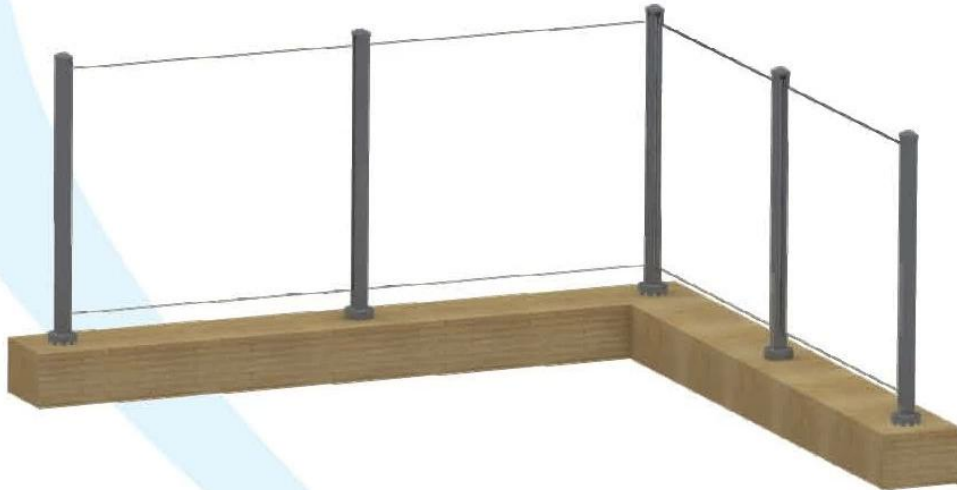

aluminium paal glazen balustrade voor balkon ontwerp

ALUMINUM POST AND FITTINGS

Round Type

Material	Aluminum 6063 T5
Finish	Anodizing , powder coating
Dimension	50*3mm , 1265mm high or as per your requirements
Different types of post available	Round one way post , round 2 way 180 degree , round 2 way 90 degree , round 2 way 135 degree

Square type	
Material	Aluminum 6063 T5
Finish	Anodizing , powder coating
Dimension	50*50*3mm , 1265mm high or as per your requirements
Different types of post available	Square one way post , square 2 way 180 degree , square 2 way 90 degree , square 2 way 135 degree