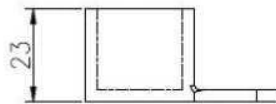

90 degree Corner connector

180 degree middle connector

End Cap

Wall Bracket

90 degree connector drawings

MSQC90

Slot tube handrail + end cap + wall bracket connector drawings

25\*20 tube

MSQCAP

MSQCW

180 degree connector drawings

MSQC180

3. glazen balustrade beslag RVS top rail project: