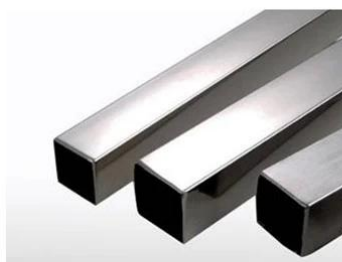

## 1. specificaties van roestvrij stalen buizen:

Materiaal: roestvrij staal 304 of 316L

Afwerking: spiegel gepolijst of satijn

SWIMMING POOL FENCING HARDWARE

KEBIL 科比奧  
SHENZHEN LAUNCH CO., LTD

### STAINLESS STEEL HANDRAIL TUBE

Round tube	
Material	Stainless steel 304L /316L
Finish	Satin or mirror
Sizes	Ø 38.1 x 1.5 mm Ø 42.4 x 1.5 mm Ø 50.8 x 1.5 mm

Square tube	
Material	Stainless steel 304L /316L
Finish	Satin or mirror
Sizes	38 x 38 x 1.5 mm 40 x 40 x 1.5 mm 50 x 50 x 1.5 mm

Rectangular tube	
Material	Stainless steel 304L /316L
Finish	Satin or mirror
Sizes	50 x 10 x 1.5 mm 50 x 25 x 1.5 mm

STAINLESS STEEL SLOT HANDRAIL TUBE

Round slot tube	
Material	Stainless steel 304L /316L
Finish	Satin or mirror
Sizes	Ø 38 x 1.5 , 15x15mm single slot Ø 42x1.5 mm , 15x15mm / 24x24mm single slot Ø 50.8x1.5 mm , 15x15mm single slot

Square slot tube	
Material	Stainless steel 304L /316L
Finish	Satin or mirror
Sizes	- 31.8x31.8x1.5, 15x15 mm single slot - 40x40x1.5, 15x15 mm / 20x20mm single slot - 50x25x1.5, 15x15mm single /double slot