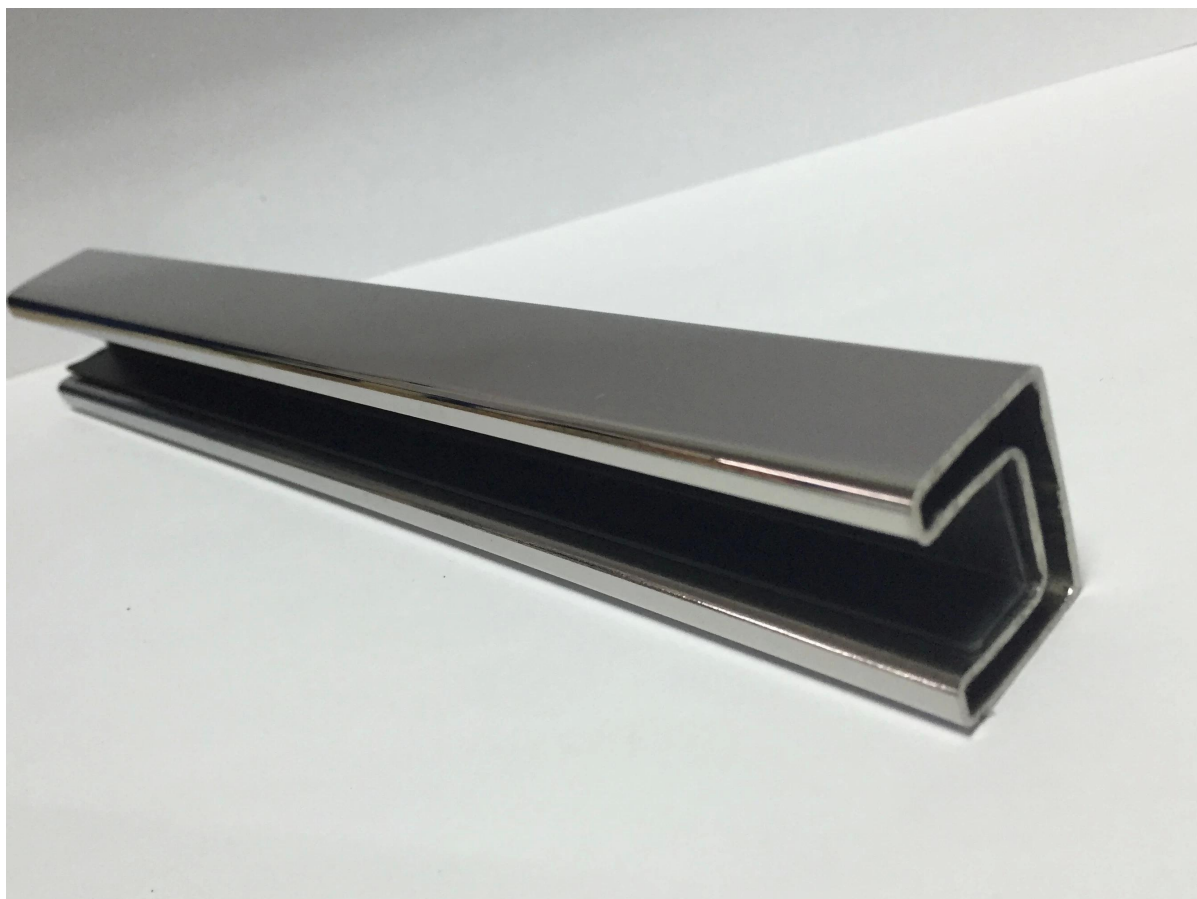

5. Diameter 25,4 x 1,2 mm, 14 x 14 mm buis met enkele sleuf: