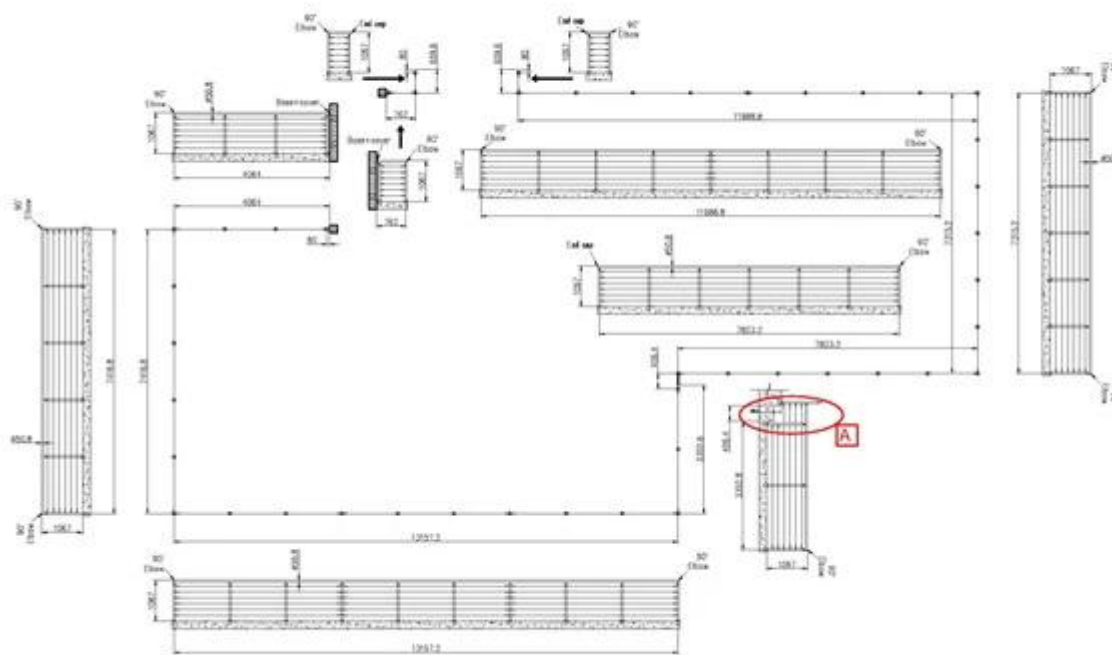

KABELSPANNERS -

Cable tensioner, model # T803

Model #	T803
Material	Stainless steel 304/316
Finish	Satin / mirror
For cable diameter	4mm , 5mm
1 pair	2 pcs , 1 pcs with normal thread; the other pc with reverse thread

Cable tensioner, model # T804
For 4-6mm diameter cables

2). referentie Trapleuning voor kabelrailontwerp installatiehandleidingen -

3). Trap kabel reling ontwerpproject foto's