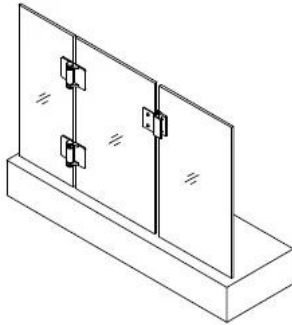

G-G2 Scharnier technische informatie:

Glas gate ; kloof 18mm, suits 8/ 10/12mm toughened glass gate, will fit onto 10/12mm fixed glass

1 van glas aan glas scharnier met 2 SCHROEVEN GAP 42 mm Pool gate glas panel gat - 20mm in van glas rand, 42mm uit elkaar.

Glas gate ; kloof 18mm, suits 8/ 10/12mm gehard glas gate

neem downloaden hier van de technische tekening:

1. Glass-Glass hinge, Glass to Wall hinge and Glass to Round post hinge are suitable for 1000x1200mm glass gate 8-12mm thick .
When you open the glass gate it will close automatically .
2. Our glass hinges are made by precision casting with stainless steel 316 material , satin and mirror finish optional .
3. Our hinges must be applied on tempered glass .

Glass to Glass

Glass to Round post

Glass to Wall

Hole dimensions

Voor Glas & nbsp; Pool & nbsp; Gate Scharnier & Amp; & nbsp; Installatie, Gelieve & nbsp; zie & nbsp; hieronder & nbsp; vedio & nbsp; link: