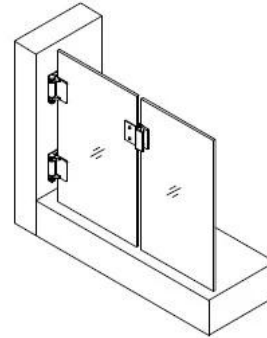

G-G2 Scharnier technische informatie:

Glas gate ; kloof 18mm, suits 8/ 10/12mm toughened glass gate, will fit onto 10/12mm fixed glass

1 van glas aan glas scharnier met 2 SCHROEVEN GAP 42 mm Pool gate glas panel gat - 20mm in van glas rand, 42mm uit elkaar.

Glas gate ; kloof 18mm, suits 8/ 10/12mm gehard glas gate

neem downloaden hier van de technische tekening:

1. Glass-Glass hinge, Glass to Wall hinge and Glass to Round post hinge are suitable for 1000x1200mm glass gate 8-12mm thick .
When you open the glass gate it will close automatically .
2. Our glass hinges are made by precision casting with stainless steel 316 material , satin and mirror finish optional .
3. Our hinges must be applied on tempered glass .

Glass to Glass

Glass to Round post

Glass to Wall

Hole dimensions

Voor Glas & nbsp; Pool & nbsp; Gate Scharnier & Amp; & nbsp; Installatie, Gelieve & nbsp; zie & nbsp; hieronder & nbsp; vedio & nbsp; link: