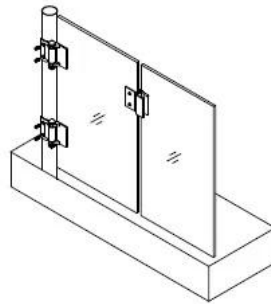

G-G2 Scharnier technische informatie:

Glas gate ; kloof 18mm, suits 8/ 10/12mm toughened glass gate, will fit onto 10/12mm fixed glass

1 van glas aan glas scharnier met 2 SCHROEVEN GAP 42 mm Pool gate glas panel gat - 20mm in van glas rand, 42mm uit elkaar.

Glas gate ; kloof 18mm, suits 8/ 10/12mm gehard glas gate

neem downloaden hier van de technische tekening:

1. Glass-Glass hinge, Glass to Wall hinge and Glass to Round post hinge are suitable for 1000x1200mm glass gate 8-12mm thick .
When you open the glass gate it will close automatically .
2. Our glass hinges are made by precision casting with stainless steel 316 material , satin and mirror finish optional .
3. Our hinges must be applied on tempered glass .

Glass to Glass

Glass to Round post

Glass to Wall

Hole dimensions

Voor Glas & nbsp; Pool & nbsp; Gate Scharnier & Amp; & nbsp; Installatie, Gelieve & nbsp; zie & nbsp; hieronder & nbsp; vedio & nbsp; link: