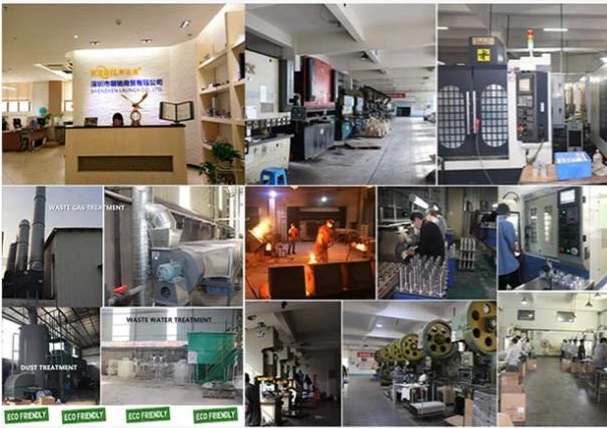

Certyfikat SGS Alibaba zweryfikowany złoty plus dostawca i 12 lat członkostwa

WHY CHOOSE US

15 YEARS EXPERIENCE

We have been manufacturing railing hardwares since 2004.

ONE STOP SERVICE

We provide integrated railing solutions. We manufacture. We deliver.

PROFESSIONAL R&D TEAM

We have engineering experts for developing new products.

TOP QUALITY & GOOD PRICE

We are strict on quality control as well as cost evaluation.

ABOUT US

Shenzhen Launch Co., Ltd was established in 2004, located at Nanshan District, Shenzhen, and one hour by car from Hongkong International Airport. Our main products are high-grade building materials including stainless steel balustrade post, staircase handrail, balcony guardrail, swimming pool fence and other high-grade building materials. All the products are designed strictly according to the high-end market requirements. We have our own factory in Tangxia Town, Dongguan, with more than 50 sets of various precision equipments, such as CNC lathe, milling machine, punching machine, pipe cutter, argon welder, drilling machine, polisher, etc. which can provide customers with complete product processing services.

COMPANY INTRODUCTION

Verification Type:  Supplier Assessment  Onsite Check

 **Country / Region:**
Guangdong, China ✓

 **Year Established:**
2004 ✓

 **Main Products:**
CNC Machining Parts, Stamping Pa... ✓