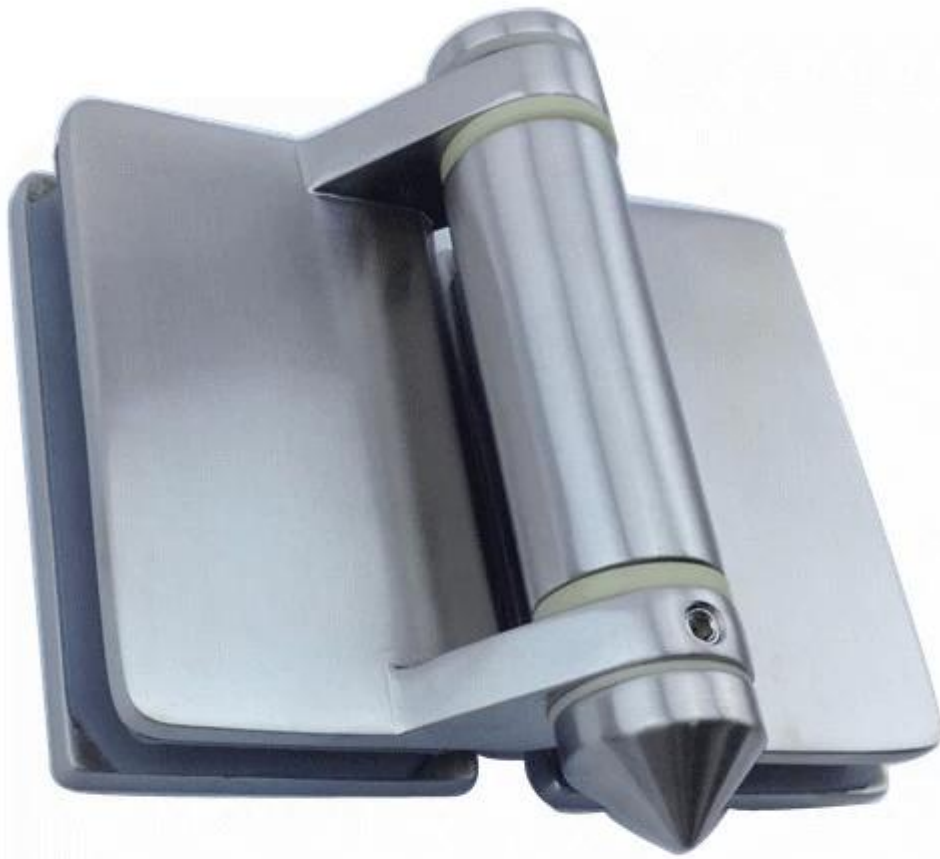

glass hinge for pool fence gate

project show

G-G 1

G-R 1

G-W 1

G-G1: sheet metal glass to glass hinge

G-G 1

G-R1: sheet metal glass to round post hinge

G-R 1

G-W1: sheet metal glass to square post/ wall hinge

G-W 1

G-G2: casting glass to glass hinge

G-G2

G-R2: casting glass to round post hinge

G-R2

G-W2: casting glass to square post/ wall hinge