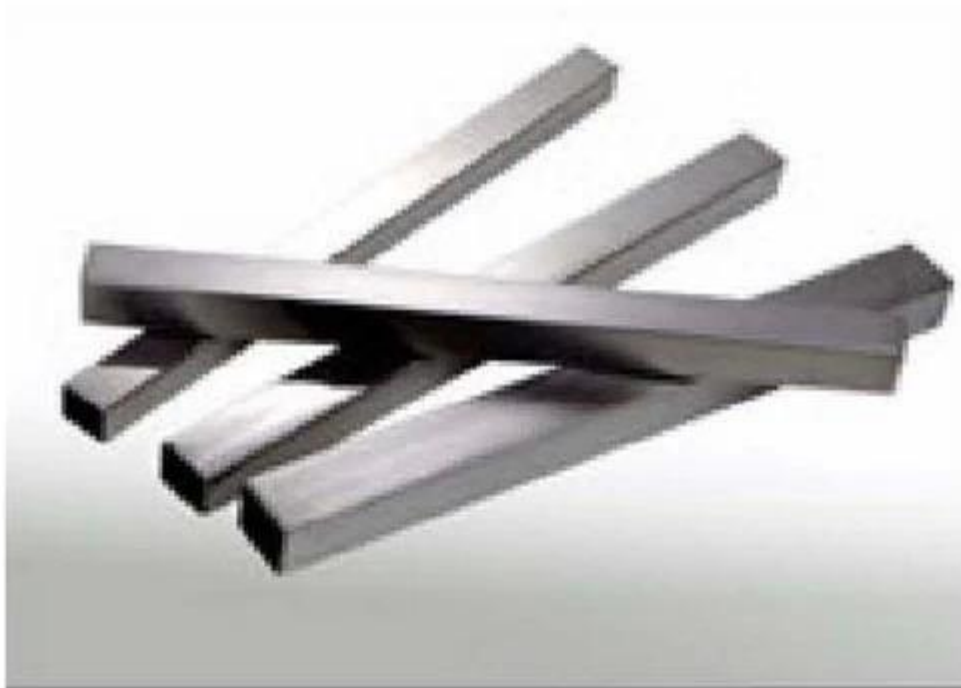

KEBIL 科比奥™

ISO
9001:2008
REGISTERED

Factory Audit

www.launch-china.cn