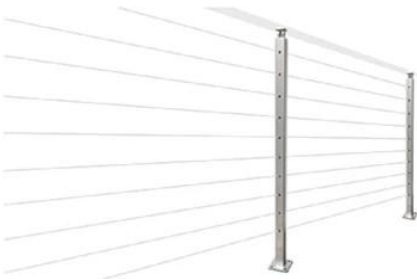

## Poręcze schodowe ze stali nierdzewnej

### Cable railing post- square

Post size	Square 40*40 / 50*50mm
Post height	850mm to 1100mm
Post kits	Railing post with predrilled holes , post base and cover , top handrail bracket adjustable
Cables	3mm-5mm
Top handrail	Rectangular 50*25mm
Material & finish	Stainless steel 316 Satin / mirror

Top mount

Fascia mount

### Cable railing post- round

Post size	Φ 42.4mm / φ50.8mm
Post height	850mm to 1100mm
Post kits	Railing post with predrilled holes , post base and cover , top handrail bracket adjustable
Cables	3mm-5mm
Top handrail	Φ 42.4mm / φ50.8mm
Material & finish	Stainless steel 316 Satin / mirror