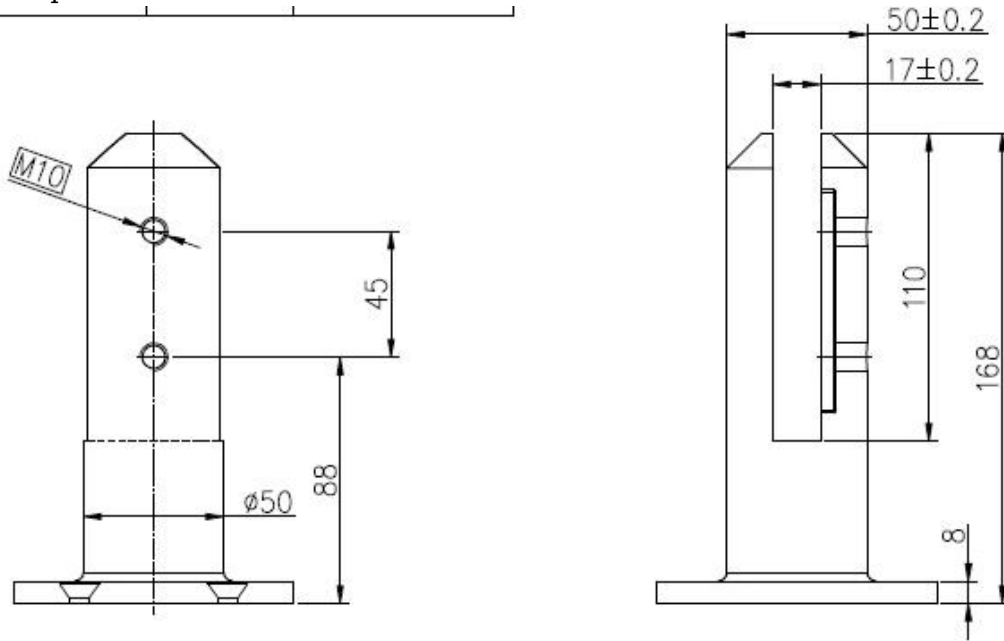

frameless glass balustrade with stainless steel 316 grade mini post is very popular.

This design give you a full view for your pool fence enclosure.

round mini post

square mini post

other type mini post core drill