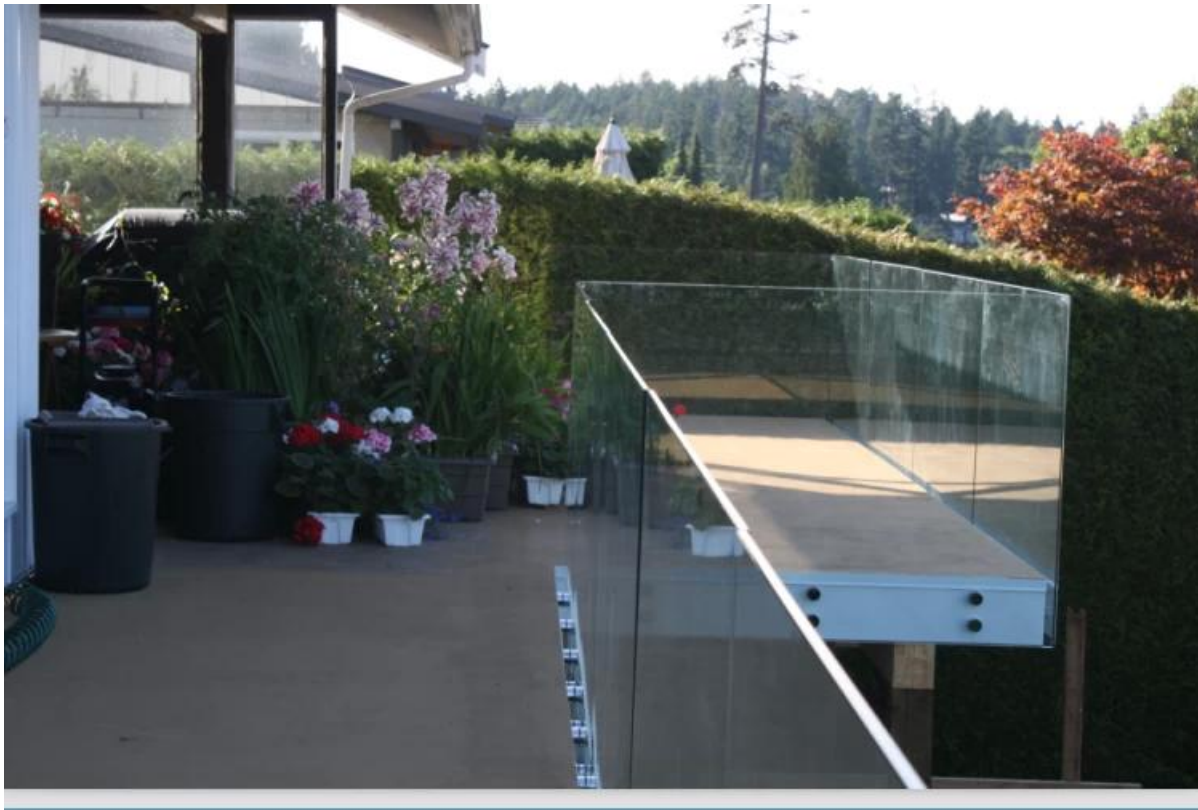

Shenzhen launch manufactures high grade stainless steel glass standoff bracket for 12mm glass , or any glass thickness from 8mm upto 19mm .

Our glass standoff bracket SF-50 is made of 50mm diameter solid stainless rod , standoff cap height is 10mm , standoff body height is 30mm , bolt is M12 x 120 bolt .

Glass standoff bracket mounted on balcony :

Glass standoff bracket for swimming pools

We also have standoff 30mm , 40mm diameter , smaller types standoff bracket , kindly check our [standoff series](#) for different models .