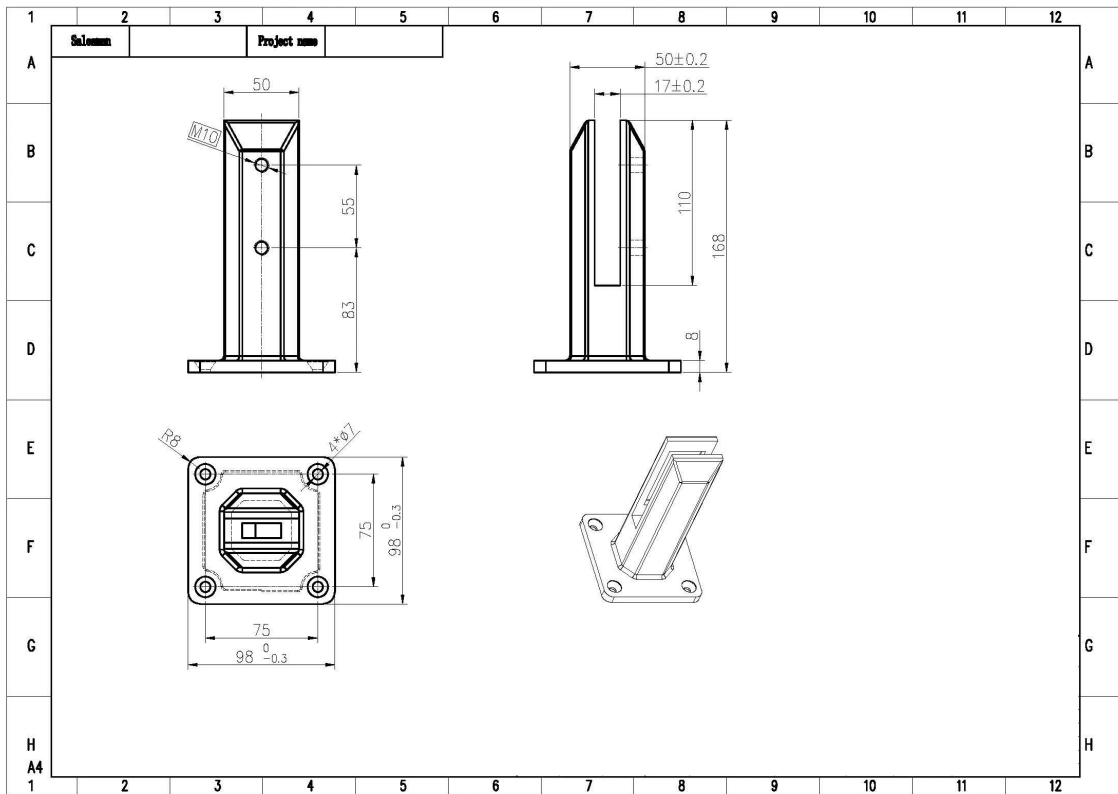

12mm [tempered glass railing](#) with stainless steel handrails , for indoor or outdoor decoration .

Specifications for [tempered glass railing with stainless steel handrails](#):

1. Glass spigot for tempered glass railings .

- Material : Anti-rust 316 stainless steel
- Square base plate glass spigot
- Polished or brushed finish
- For 10mm 12mm thick tempered glass panels
- Glass spigot photo and drawing as below